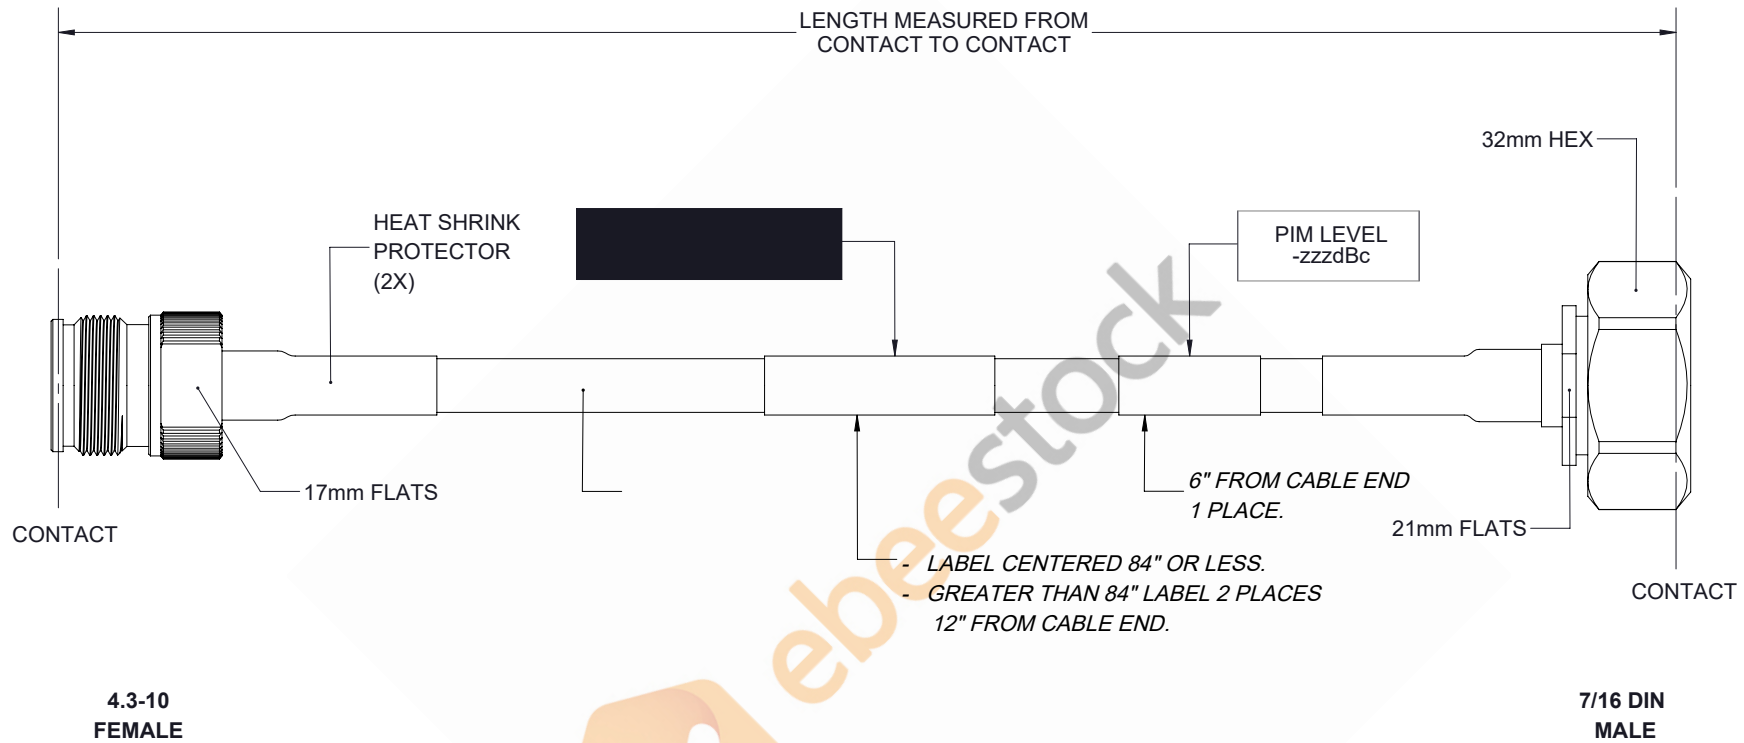

Fire Rated 4.3-10 Female to 7/16 DIN Male Low PIM Cable 60 Inch

REVISIONS			
REV.	DESCRIPTION	DATE	APPROVED
A	INITIAL RELEASE	04/09/19	S.ELLIS

UNLESS OTHERWISE SPECIFIED LEADING DIMENSIONS ARE INCHES DIMENSIONS IN [] ARE MILLIMETERS		 8TH FLOOR, BUILDING 1, YONGFU SCIENCE AND TECHNOLOGY CENTER INDUSTRIAL PARK, NANZHA DISTRICT 5, HUMEN 523800, DONGGUAN, GUANGDONG, CHINA WEBSITE: www.ebeestock.com EMAIL: sales@ebeestock.com		SHEET 1 OF 1	
TOLERANCES: .X±.2 [5.08] FRACTIONS ± 1/32 .XX±.01 [.25] ANGLES ± 1° .XXX±.005 [.13]				SCALE N/A	
ALL DIMENSIONS SHOWN ARE FOR REFERENCE ONLY.		SIZE	CAGE	DRAWN BY	PART NUMBER
THIRD-ANGLE PROJECTION		A	53919	K.DANG	ET17434
					REV A