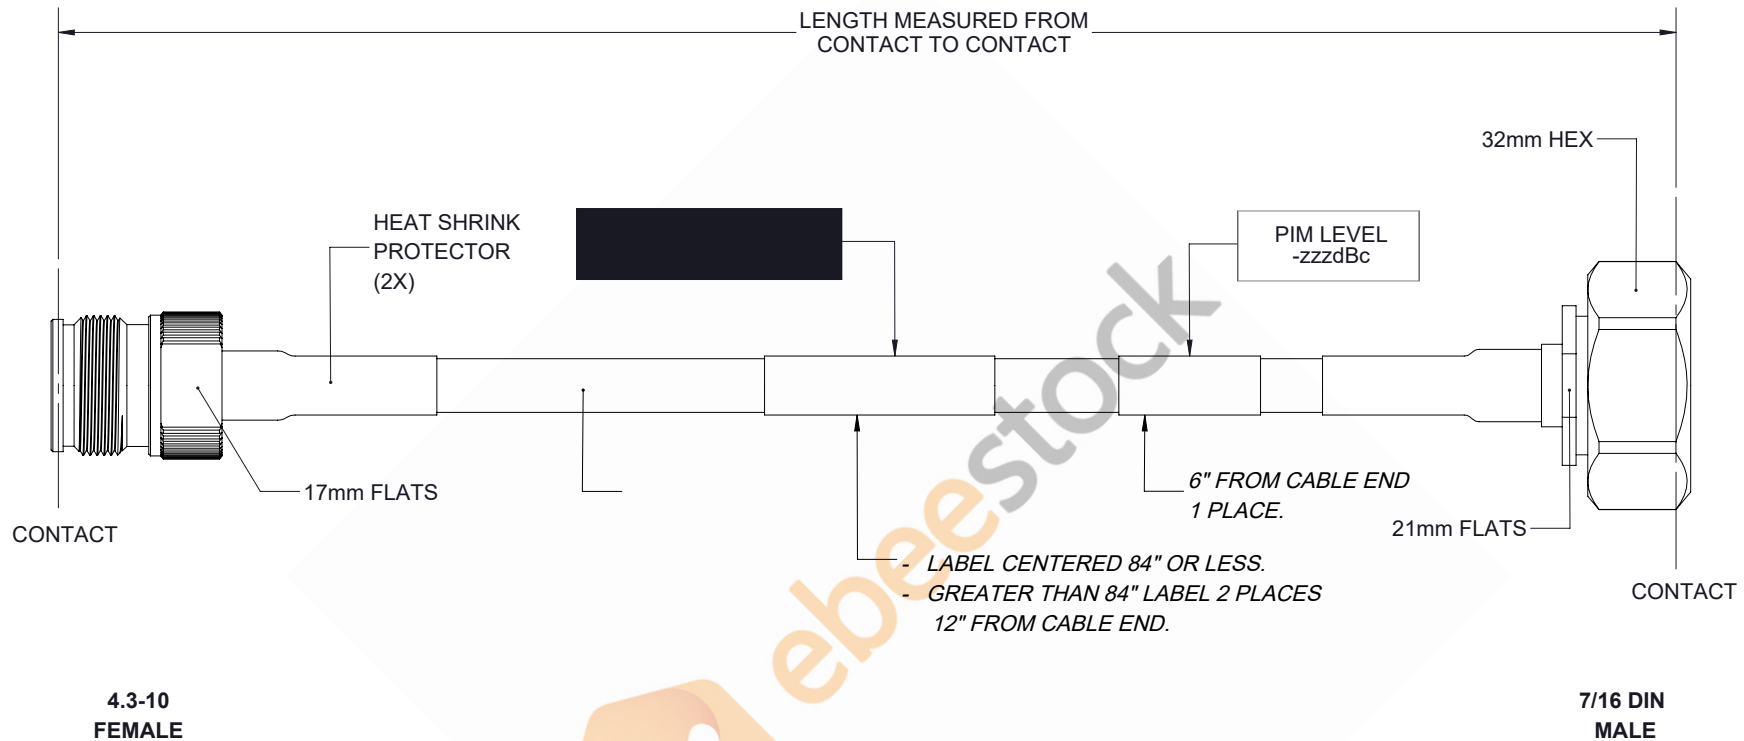

Fire Rated 4.3-10 Female to 7/16 DIN Male Low PIM Cable 50 cm

REVISIONS			
REV.	DESCRIPTION	DATE	APPROVED
A	INITIAL RELEASE	04/09/19	S.ELLIS

4.3-10
FEMALE

7/16 DIN
MALE

UNLESS OTHERWISE SPECIFIED LEADING DIMENSIONS ARE INCHES DIMENSIONS IN [] ARE MILLIMETERS		 8TH FLOOR, BUILDING 1, YONGFU SCIENCE AND TECHNOLOGY CENTER INDUSTRIAL PARK, NANZHA DISTRICT 5, HUMEN 523800, DONGGUAN, GUANGDONG, CHINA WEBSITE: www.ebeestock.com EMAIL: sales@ebeestock.com		SHEET 1 OF 1	
TOLERANCES: .X±.2 [5.08] FRACTIONS ± 1/32 .XX±.01 [.25] ANGLES ± 1° .XXX±.005 [.13]				SCALE N/A	
ALL DIMENSIONS SHOWN ARE FOR REFERENCE ONLY.		SIZE	CAGE	DRAWN BY	PART NUMBER
THIRD-ANGLE PROJECTION		A	53919	K.DANG	ET17435
					REV A