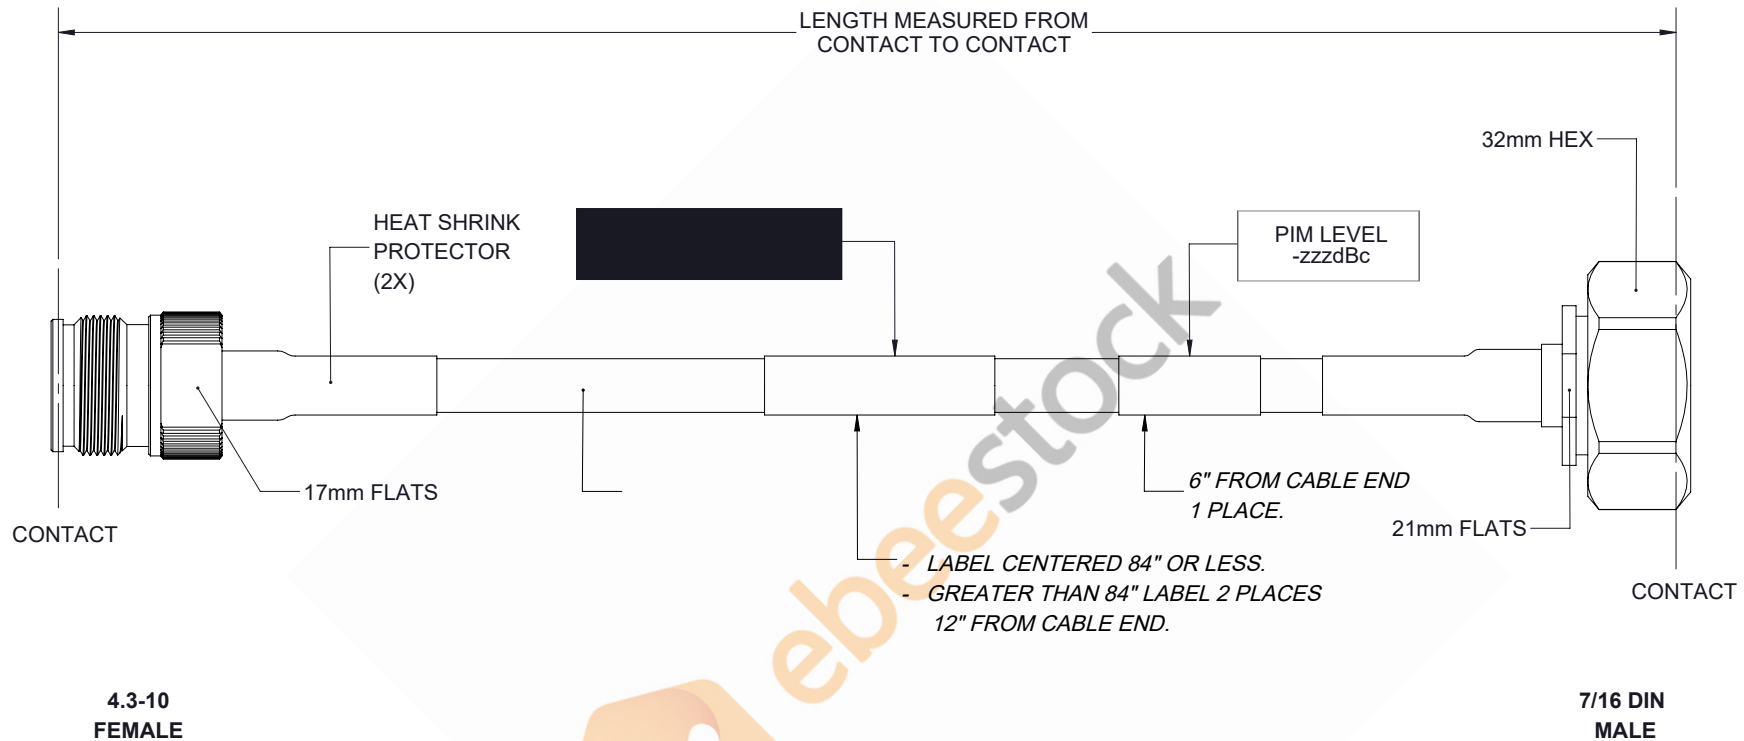

Fire Rated 4.3-10 Female to 7/16 DIN Male Low PIM Cable 100 cm

REVISIONS			
REV.	DESCRIPTION	DATE	APPROVED
A	INITIAL RELEASE	04/09/19	S.ELLIS

UNLESS OTHERWISE SPECIFIED LEADING DIMENSIONS ARE INCHES DIMENSIONS IN [] ARE MILLIMETERS		 <p>8TH FLOOR, BUILDING 1, YONGFU SCIENCE AND TECHNOLOGY CENTER INDUSTRIAL PARK, NANZHA DISTRICT 5, HUMEN 523800, DONGGUAN, GUANGDONG, CHINA</p> <p>WEBSITE: www.ebeeStock.com EMAIL: sales@ebeeStock.com</p>		SHEET 1 OF 1	
TOLERANCES: .X \pm .2 [5.08] FRACTIONS \pm 1/32 .XX \pm .01 [.25] ANGLES \pm 1° .XXX \pm .005 [.13]				SCALE N/A	
ALL DIMENSIONS SHOWN ARE FOR REFERENCE ONLY.		THIRD-ANGLE PROJECTION		SIZE A	CAGE 53919
		DRAWN BY K.DANG	PART NUMBER ET17436	REV A	