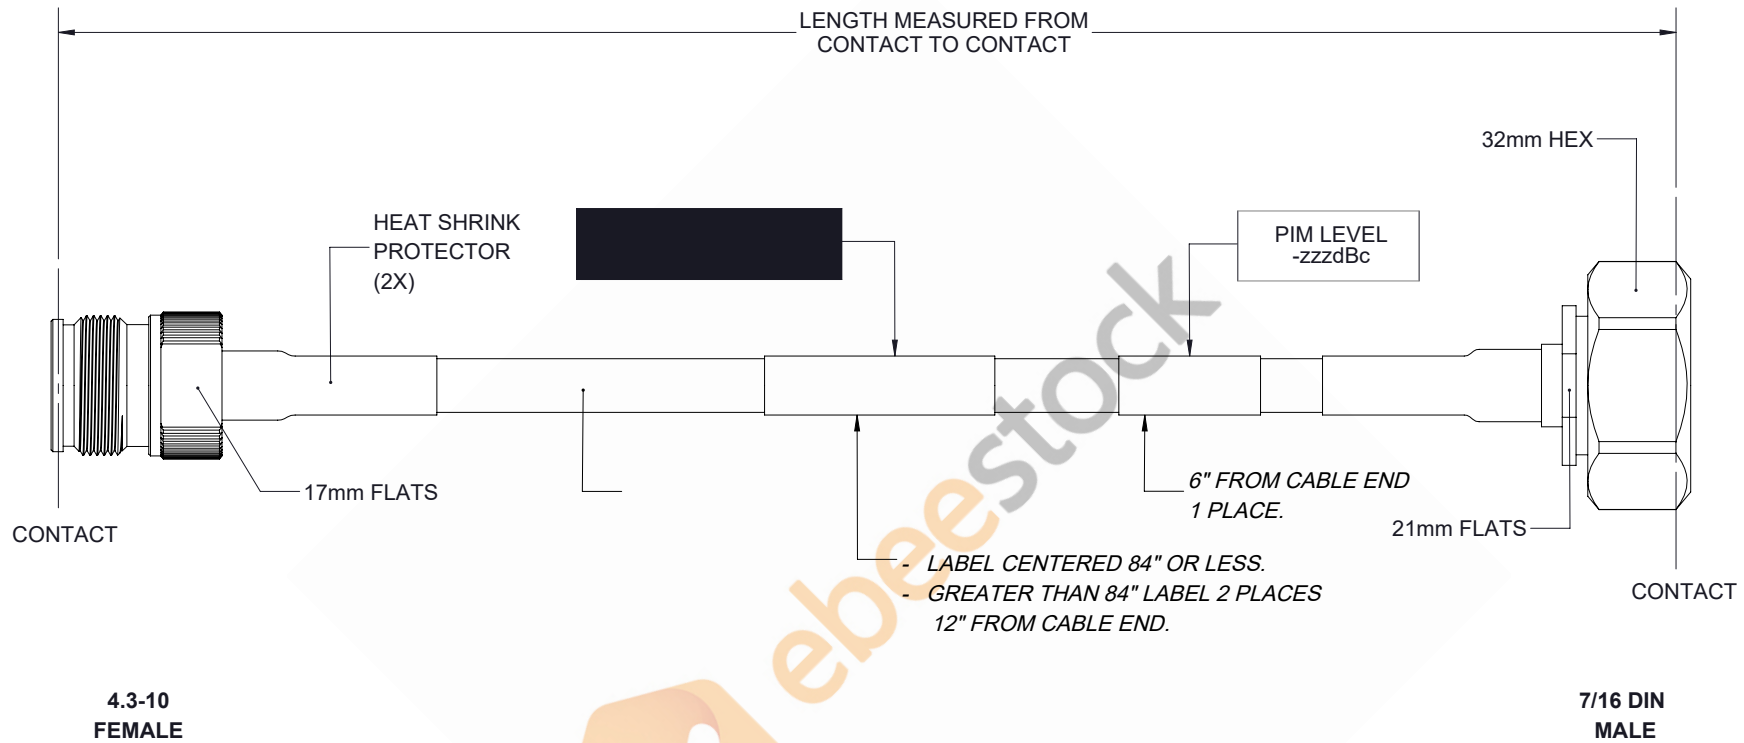

Fire Rated 4.3-10 Female to 7/16 DIN Male Low PIM Cable 150 cm

REVISIONS			
REV.	DESCRIPTION	DATE	APPROVED
A	INITIAL RELEASE	04/09/19	S.ELLIS

4.3-10
FEMALE

7/16 DIN
MALE

UNLESS OTHERWISE SPECIFIED LEADING DIMENSIONS ARE INCHES DIMENSIONS IN [] ARE MILLIMETERS		 8TH FLOOR, BUILDING 1, YONGFU SCIENCE AND TECHNOLOGY CENTER INDUSTRIAL PARK, NANZHA DISTRICT 5, HUMEN 523800, DONGGUAN, GUANGDONG, CHINA WEBSITE: www.ebeestock.com EMAIL: sales@ebeestock.com		SHEET 1 OF 1	
TOLERANCES: .X±.2 [5.08] FRACTIONS ± 1/32 .XX±.01 [.25] ANGLES ± 1° .XXX±.005 [.13]				SCALE N/A	
ALL DIMENSIONS SHOWN ARE FOR REFERENCE ONLY.		THIRD-ANGLE PROJECTION		SIZE A	CAGE 53919
		DRAWN BY K.DANG	PART NUMBER ET17437	REV A	