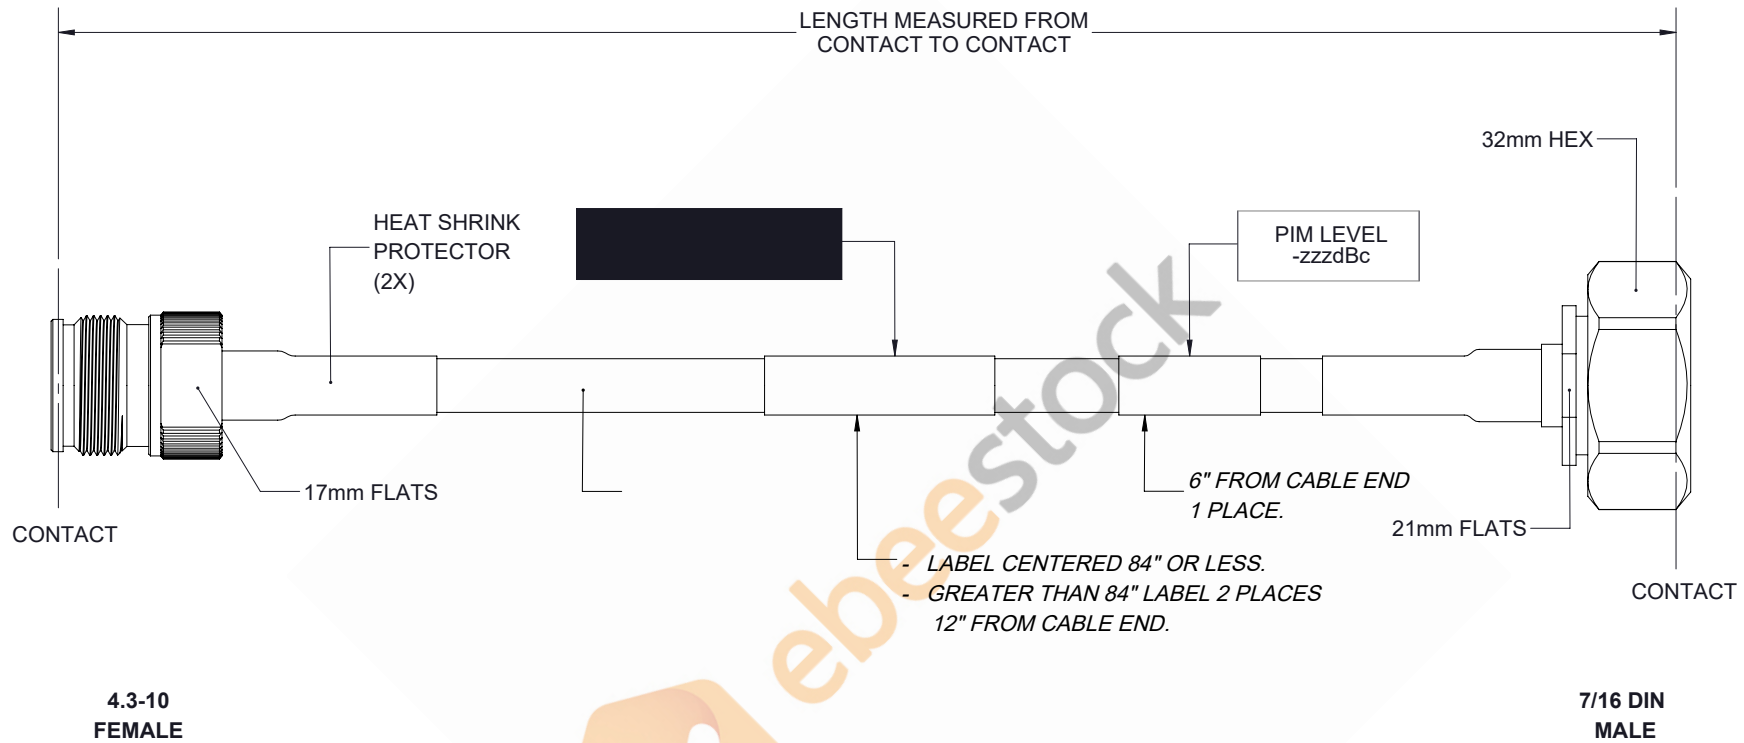

Fire Rated 4.3-10 Female to 7/16 DIN Male Low PIM Cable 200 cm

REVISIONS			
REV.	DESCRIPTION	DATE	APPROVED
A	INITIAL RELEASE	04/09/19	S.ELLIS

UNLESS OTHERWISE SPECIFIED LEADING DIMENSIONS ARE INCHES DIMENSIONS IN [] ARE MILLIMETERS		 8TH FLOOR, BUILDING 1, YONGFU SCIENCE AND TECHNOLOGY CENTER INDUSTRIAL PARK, NANZHA DISTRICT 5, HUMEN 523800, DONGGUAN, GUANGDONG, CHINA WEBSITE: www.ebeestock.com EMAIL: sales@ebeestock.com		SHEET 1 OF 1	
TOLERANCES: .X±.2 [5.08] FRACTIONS ± 1/32 .XX±.01 [.25] ANGLES ± 1° .XXX±.005 [.13]				SCALE N/A	
ALL DIMENSIONS SHOWN ARE FOR REFERENCE ONLY.		SIZE	CAGE	DRAWN BY	PART NUMBER
THIRD-ANGLE PROJECTION		A	53919	K.DANG	ET17438
					REV A