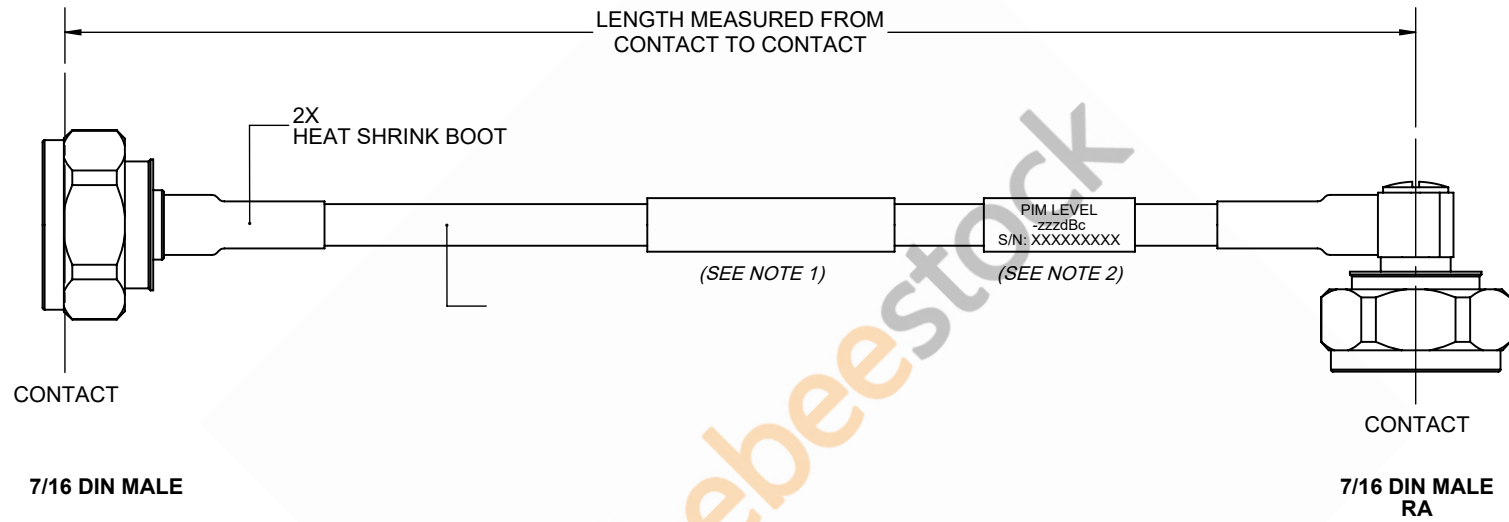

7/16 DIN Male to 7/16 DIN Male Right Angle Cable 36 Inch Length Using 1/4 inch Super flexible Coax

| REVISIONS | | | |
|-----------|-----------------|-----------|----------|
| REV. | DESCRIPTION | DATE | APPROVED |
| A | INITIAL RELEASE | 1/14/2021 | S.ELLIS |

NOTES:

1. CABLES 84" AND UNDER HAVE 1 LABEL CENTERED. CABLES OVER 84" HAVE 2 LABELS, ONE AT EACH END 12.0" FROM THE END OF THE CONNECTOR.
2. 6" FROM CABLE END 1 PLACE FOR ALL LENGTHS OF CABLE.

UNLESS OTHERWISE SPECIFIED
LEADING DIMENSIONS ARE INCHES
DIMENSIONS IN [] ARE MILLIMETERS

SHEET 1 OF 1

SCALE N/A

| | | | | |
|------|-----------|----------|----------|-----|
| SIZE | CAGE CODE | DRAWN BY | ITEM NO. | REV |
| A | 53919 | K.DANG | ET17441 | A |