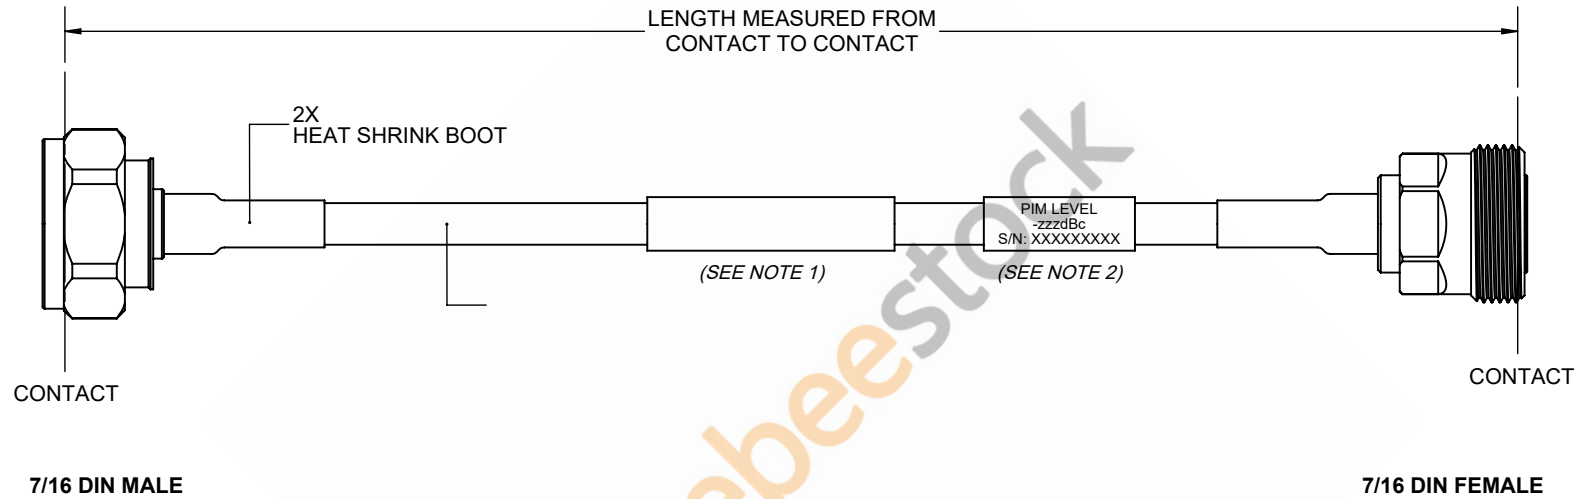

7/16 DN Male to 7/16 DIN Female Cable 200 Cm Length Using 1/4 Inch Super lexible Coax

REVISIONS			
REV.	DESCRIPTION	DATE	APPROVED
A	INITIAL RELEASE	1/14/2021	S.ELLIS

**NOTES:**

1. CABLES 84" AND UNDER HAVE 1 LABEL CENTERED. CABLES OVER 84" HAVE 2 LABELS, ONE AT EACH END 12.0" FROM THE END OF THE CONNECTOR.
2. 6" FROM CABLE END 1 PLACE FOR ALL LENGTHS OF CABLE.

THESE COMMODITIES, TECHNOLOGY OR SOFTWARE WERE EXPORTED FROM THE UNITED STATES IN ACCORDANCE WITH THE EXPORT ADMINISTRATION REGULATIONS. DIVERSION CONTRARY TO U.S. LAW PROHIBITED.

UNLESS OTHERWISE SPECIFIED LEADING DIMENSIONS ARE INCHES DIMENSIONS IN [ ] ARE MILLIMETERS <b>TOLERANCES:</b> .X = ±.02 [ .51 ]      FRACTIONS ± 1/32 .XX = ±.02 [ .51 ]      ± 1/32 .XXX = ±.005 [ .13 ]      ANGLES ± 1° <b>CABLE LENGTH (L) TOLERANCES:</b> L ≤ 12 [305] = +1 [25] / -0 12 [305] < L ≤ 60 [1524] = +2 [51] / -0 60 [1524] < L ≤ 120 [3048] = +4 [102] / -0 120 [3048] < L ≤ 300 [7620] = +6 [152] / -0 300 [7620] < L = +5%L / -0 ALL DIMENSIONS SHOWN ARE FOR REFERENCE ONLY.		 8TH FLOOR, BUILDING 1, YONGFU SCIENCE AND TECHNOLOGY CENTER INDUSTRIAL PARK, NANZHA DISTRICT 5,HUMEN,523900,DONGGUAN, GUANGDONG, CHINA WEBSITE: <a href="http://www.ebeeStock.com">www.ebeeStock.com</a> EMAIL: <a href="mailto:sales@ebeeStock.com">sales@ebeeStock.com</a>	THIRD-ANGLE PROJECTION 	
SIZE <b>A</b>	CAGE CODE <b>53919</b>		DRAWN BY <b>K.DANG</b>	ITEM NO. <b>ET17456</b>

SIZE	CAGE CODE	DRAWN BY	ITEM NO.	REV
A	53919	K.DANG	ET17456	A