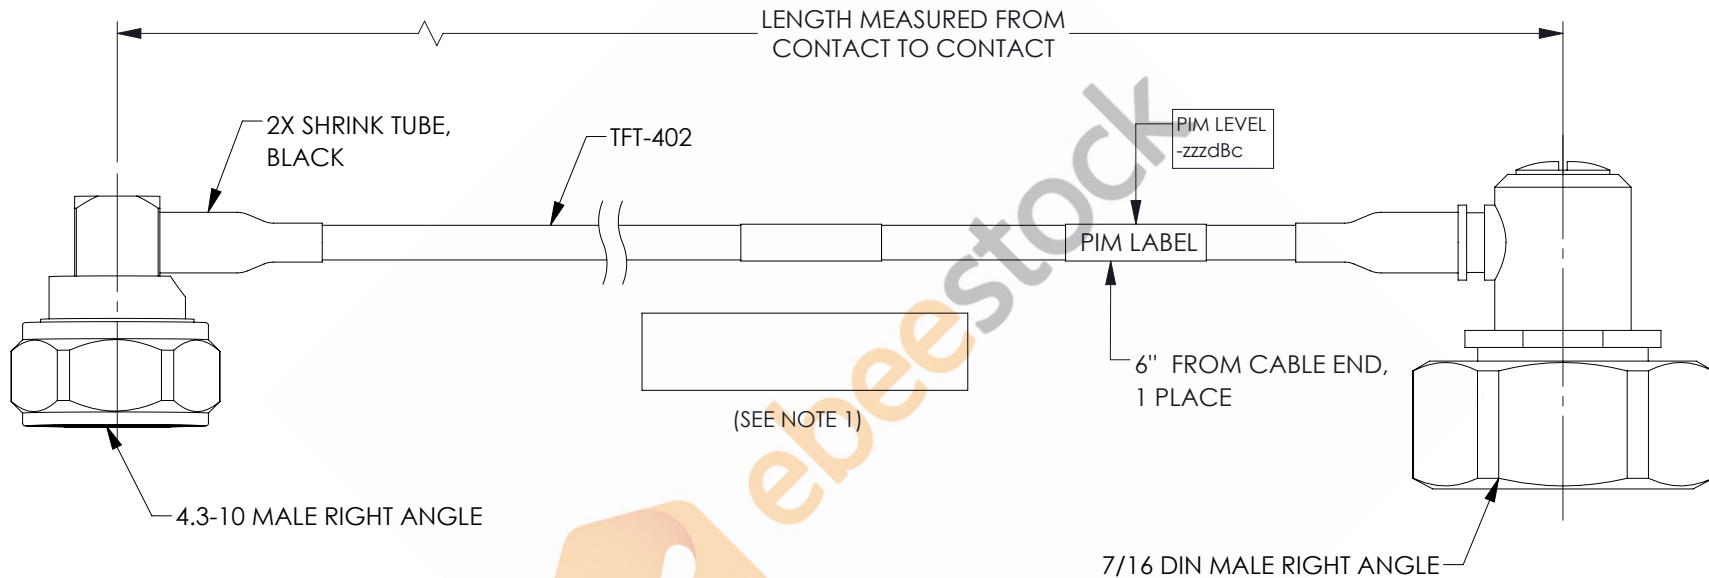

# 4.3-10 Male Right Angle to 7/16 DIN Male Right Angle Low PIM Cable 12 Inch

REVISIONS			
REV.	DESCRIPTION	DATE	APPROVED
A	INITIAL RELEASE	06/04/2021	AGANWANI

**NOTES:**

1. CABLES 84" AND UNDER HAVE 1 LABEL CENTERED. CABLES OVER 84" HAVE 2 LABELS, ONE AT EACH END 12.0" FROM THE FRONT OF THE CONNECTOR.

UNLESS OTHERWISE SPECIFIED LEADING DIMENSIONS ARE INCHES DIMENSIONS IN [ ] ARE MILLIMETERS

**TOLERANCES:**

.X = ±.2	[.508]	FRACTIONS
.XX = ±.02	[.51]	± 1/32
.XXX = ±.005	[.13]	ANGLES ± 1°

**CABLE LENGTH (L) TOLERANCES:**

L ≤ 12	[305] = +1 [25] / -0
12 [305] < L ≤ 60	[1524] = +2 [51] / -0
60 [1524] < L ≤ 120	[3048] = +4 [102] / -0
120 [3048] < L ≤ 300	[7620] = +6 [152] / -0
300 [7620] < L	= +5%L / -0

ALL DIMENSIONS SHOWN ARE FOR REFERENCE ONLY.

SHEET 1 OF 1  
SCALE N/A

SIZE	CAGE CODE	DRAWN BY	ITEM NO.	REV
A	53919	MVEERAPPAN	ET17457	A