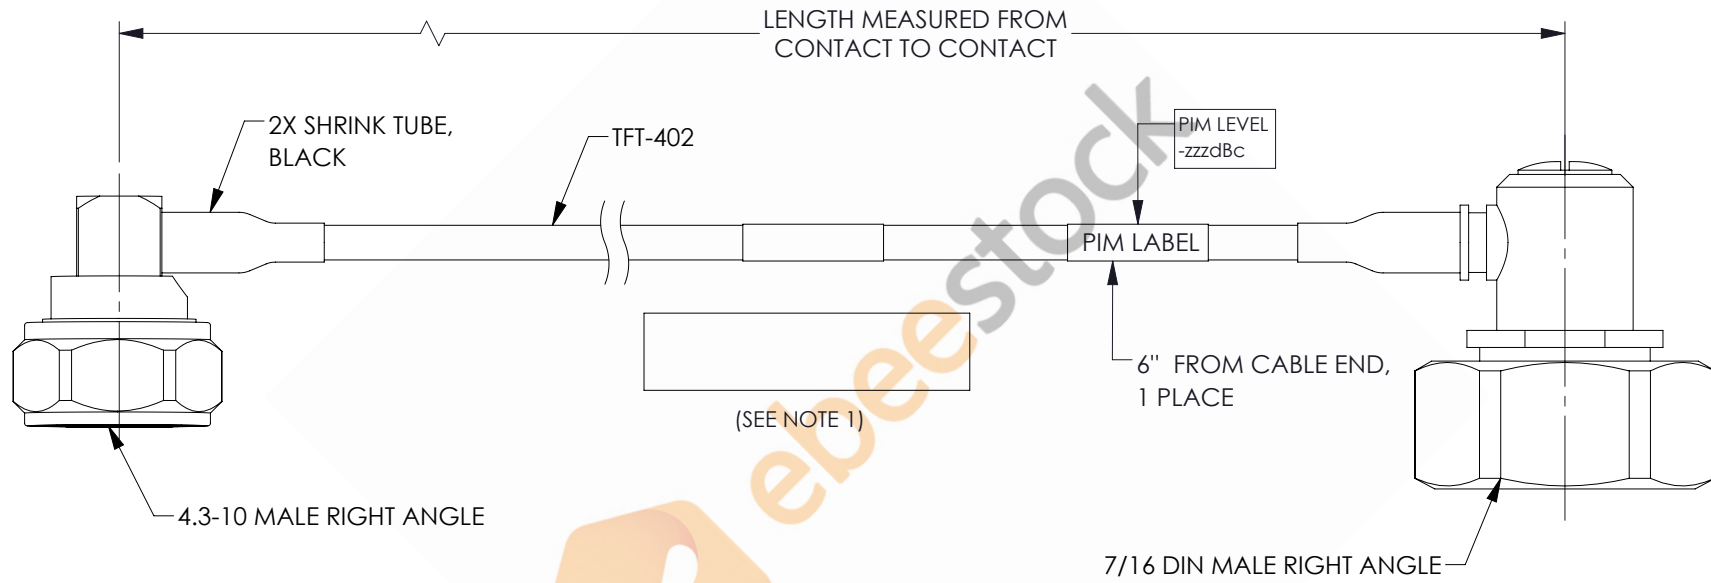

4.3-10 Male Right Angle to 7/16 DIN Male Right Angle Low PIM Cable 36 Inch

| REVISIONS | | | |
|-----------|-----------------|------------|----------|
| REV. | DESCRIPTION | DATE | APPROVED |
| A | INITIAL RELEASE | 06/04/2021 | AGANWANI |

NOTES:

1. CABLES 84" AND UNDER HAVE 1 LABEL CENTERED. CABLES OVER 84" HAVE 2 LABELS, ONE AT EACH END 12.0" FROM THE FRONT OF THE CONNECTOR.

UNLESS OTHERWISE SPECIFIED LEADING DIMENSIONS ARE INCHES DIMENSIONS IN [] ARE MILLIMETERS

| | | | |
|-------|-----|----|---|
| SHEET | 1 | OF | 1 |
| SCALE | N/A | | |

| | | | | |
|------|-----------|------------|----------|-----|
| SIZE | CAGE CODE | DRAWN BY | ITEM NO. | REV |
| A | 53919 | MVEERAPPAN | ET17459 | A |