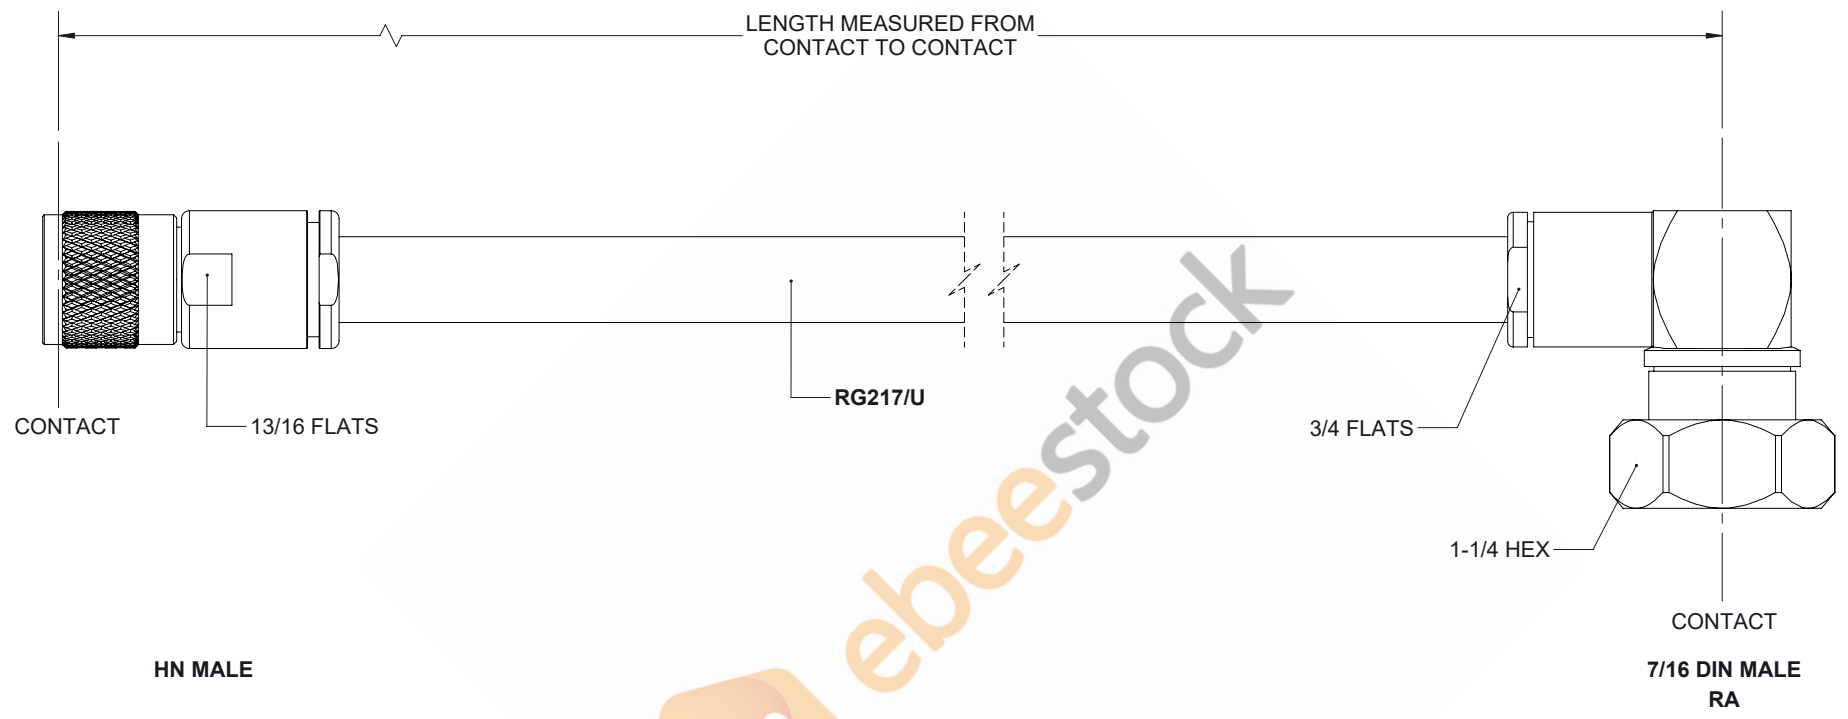

HN Male to 7/16 DIN Male Right Angle Cable 12 Inch Length Using RG217 Coax

REVISIONS			
REV.	DESCRIPTION	DATE	APPROVED
A	INITIAL RELEASE	04/30/19	S.ELLIS

HN MALE

**7/16 DIN MALE
RA**

THESE COMMODITIES, TECHNOLOGY OR SOFTWARE WERE EXPORTED FROM THE UNITED STATES IN ACCORDANCE WITH THE EXPORT ADMINISTRATION REGULATIONS. DIVERSION CONTRARY TO U.S. LAW PROHIBITED.

UNLESS OTHERWISE SPECIFIED LEADING DIMENSIONS ARE INCHES DIMENSIONS IN [] ARE MILLIMETERS		ebeestock			
TOLERANCES: .X=± .2 [5.08] FRACTIONS ± 1/32 .XX=± .01 [.25] ANGES ± 1° .XXX=± .005 [.13]		8TH FLOOR, BUILDING 1, YONGFU SCIENCE AND TECHNOLOGY CENTER INDUSTRIAL PARK, NANZHA DISTRICT 5,HUMEN,523900,DONGGUAN, GUANGDONG, CHINA WEBSITE: www.ebeestock.com EMAIL: sales@ebeestock.com		SHEET 1 OF 1 SCALE N/A	
ALL DIMENSIONS SHOWN ARE FOR REFERENCE ONLY.		THIRD-ANGLE PROJECTION		SIZE A	CAGE 53919
		DRAWN BY K.DANG	PART NUMBER ET17475	REV A	