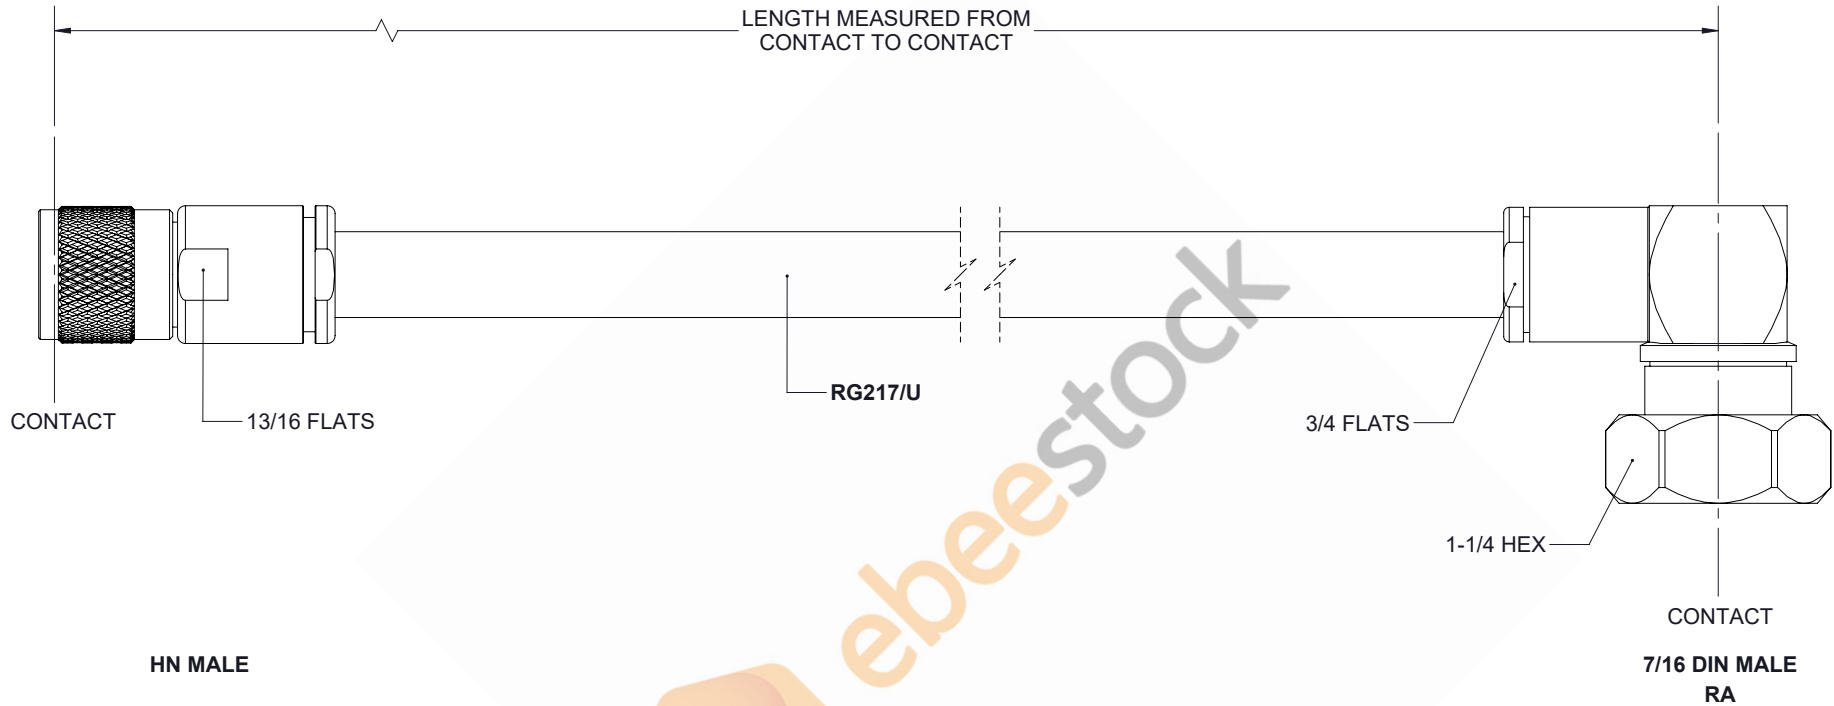

HN Male to 7/16 DIN Male Right Angle Cable 36 Inch Length Using RG217 Coax

REVISIONS			
REV.	DESCRIPTION	DATE	APPROVED
A	INITIAL RELEASE	04/30/19	S.ELLIS

ebeestock

UNLESS OTHERWISE SPECIFIED LEADING DIMENSIONS ARE INCHES DIMENSIONS IN [] ARE MILLIMETERS		 8TH FLOOR, BUILDING 1, YONGFU SCIENCE AND TECHNOLOGY CENTER INDUSTRIAL PARK, NANZHA DISTRICT 5,HUMEN,523900,DONGGUAN, GUANGDONG, CHINA WEBSITE: www.ebeestock.com EMAIL: sales@ebeestock.com		SHEET 1 OF 1	
TOLERANCES: .X \pm .2 [5.08] FRACTIONS \pm 1/32 .XX \pm .01 [.25] ANGLES \pm 1° .XXX \pm .005 [.13]				SCALE N/A	
ALL DIMENSIONS SHOWN ARE FOR REFERENCE ONLY.		SIZE	CAGE	DRAWN BY	PART NUMBER
THIRD-ANGLE PROJECTION		A	53919	K.DANG	ET17477
					REV A