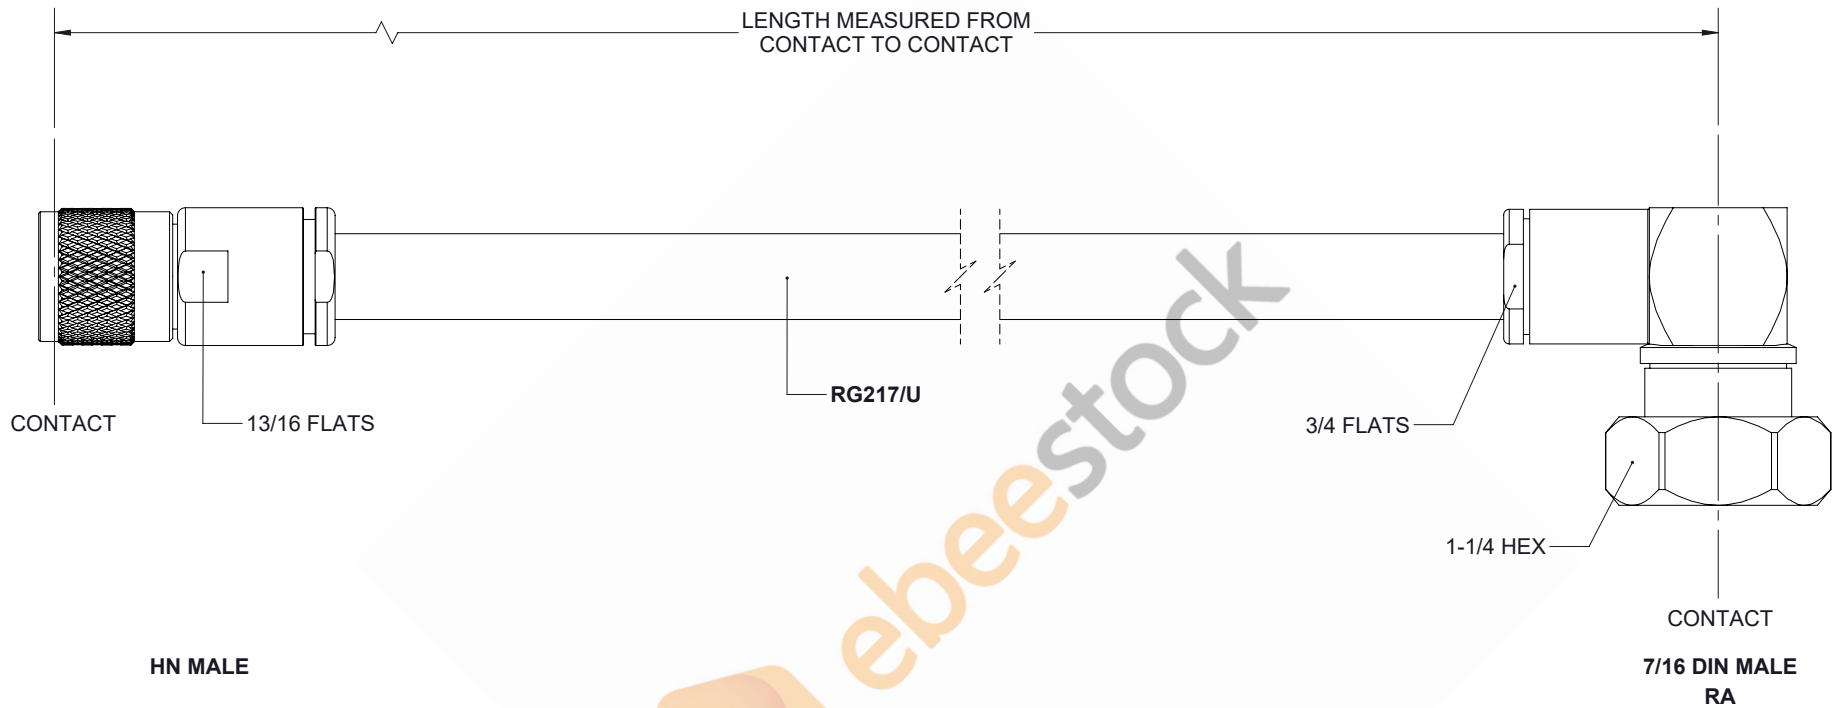

HN Male to 7/16 DIN Male Right Angle Cable 48 Inch Length Using RG217 Coax

REVISIONS			
REV.	DESCRIPTION	DATE	APPROVED
A	INITIAL RELEASE	04/30/19	S.ELLIS

HN MALE

CONTACT
7/16 DIN MALE
RA

UNLESS OTHERWISE SPECIFIED LEADING DIMENSIONS ARE INCHES DIMENSIONS IN [] ARE MILLIMETERS TOLERANCES: .X \pm .2 [5.08] FRACTIONS \pm 1/32 .XX \pm .01 [.25] \pm 1/32 .XXX \pm .005 [.13] ANGLES \pm 1°				SHEET 1 OF 1	
ALL DIMENSIONS SHOWN ARE FOR REFERENCE ONLY.		8TH FLOOR, BUILDING 1, YONGFU SCIENCE AND TECHNOLOGY CENTER INDUSTRIAL PARK, NANZHA DISTRICT 5,HUMEN,523900,DONGGUAN, GUANGDONG, CHINA WEBSITE: www.ebeestock.com EMAIL: sales@ebeestock.com		SCALE N/A	
THIRD-ANGLE PROJECTION 		SIZE A	CAGE 53919	DRAWN BY K.DANG	PART NUMBER ET17478
				REV A	