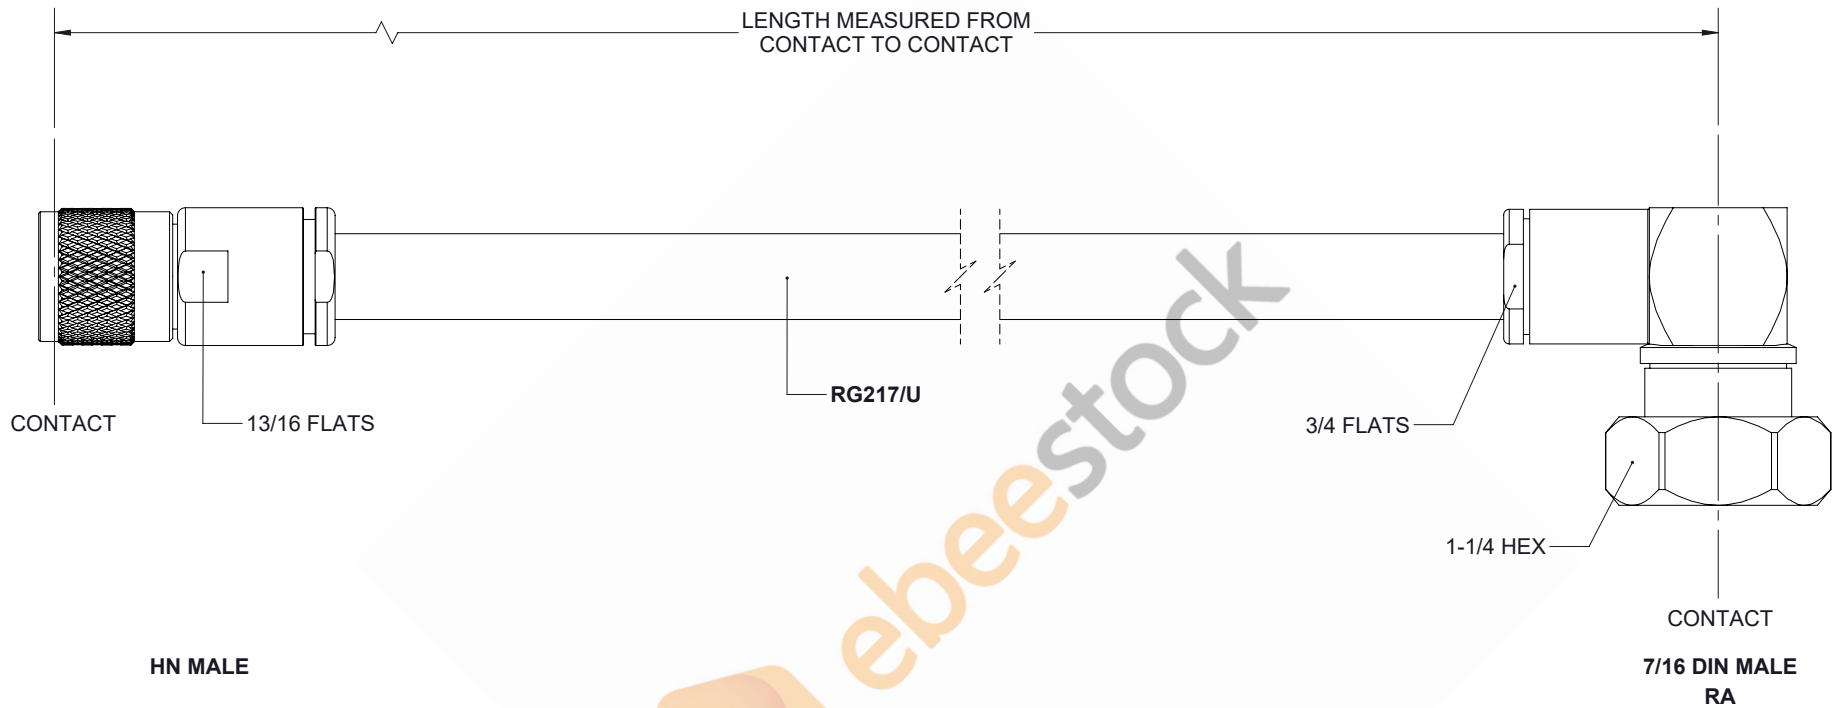

HN Male to 7/16 DIN Male Right Angle Cable 60 Inch Length Using RG217 Coax

REVISIONS			
REV.	DESCRIPTION	DATE	APPROVED
A	INITIAL RELEASE	04/30/19	S.ELLIS

HN MALE

7/16 DIN MALE
RA

UNLESS OTHERWISE SPECIFIED LEADING DIMENSIONS ARE INCHES DIMENSIONS IN [] ARE MILLIMETERS TOLERANCES: .X \pm .2 [5.08] FRACTIONS \pm 1/32 .XX \pm .01 [.25] \pm 1/32 .XXX \pm .005 [.13] ANGLES \pm 1°				SHEET 1 OF 1	
ALL DIMENSIONS SHOWN ARE FOR REFERENCE ONLY.		8TH FLOOR, BUILDING 1, YONGFU SCIENCE AND TECHNOLOGY CENTER INDUSTRIAL PARK, NANZHA DISTRICT 5,HUMEN,523900,DONGGUAN, GUANGDONG, CHINA WEBSITE: www.ebeestock.com EMAIL: sales@ebeestock.com		SCALE N/A	
THIRD-ANGLE PROJECTION 		SIZE A	CAGE 53919	DRAWN BY K.DANG	PART NUMBER ET17479
				REV A	