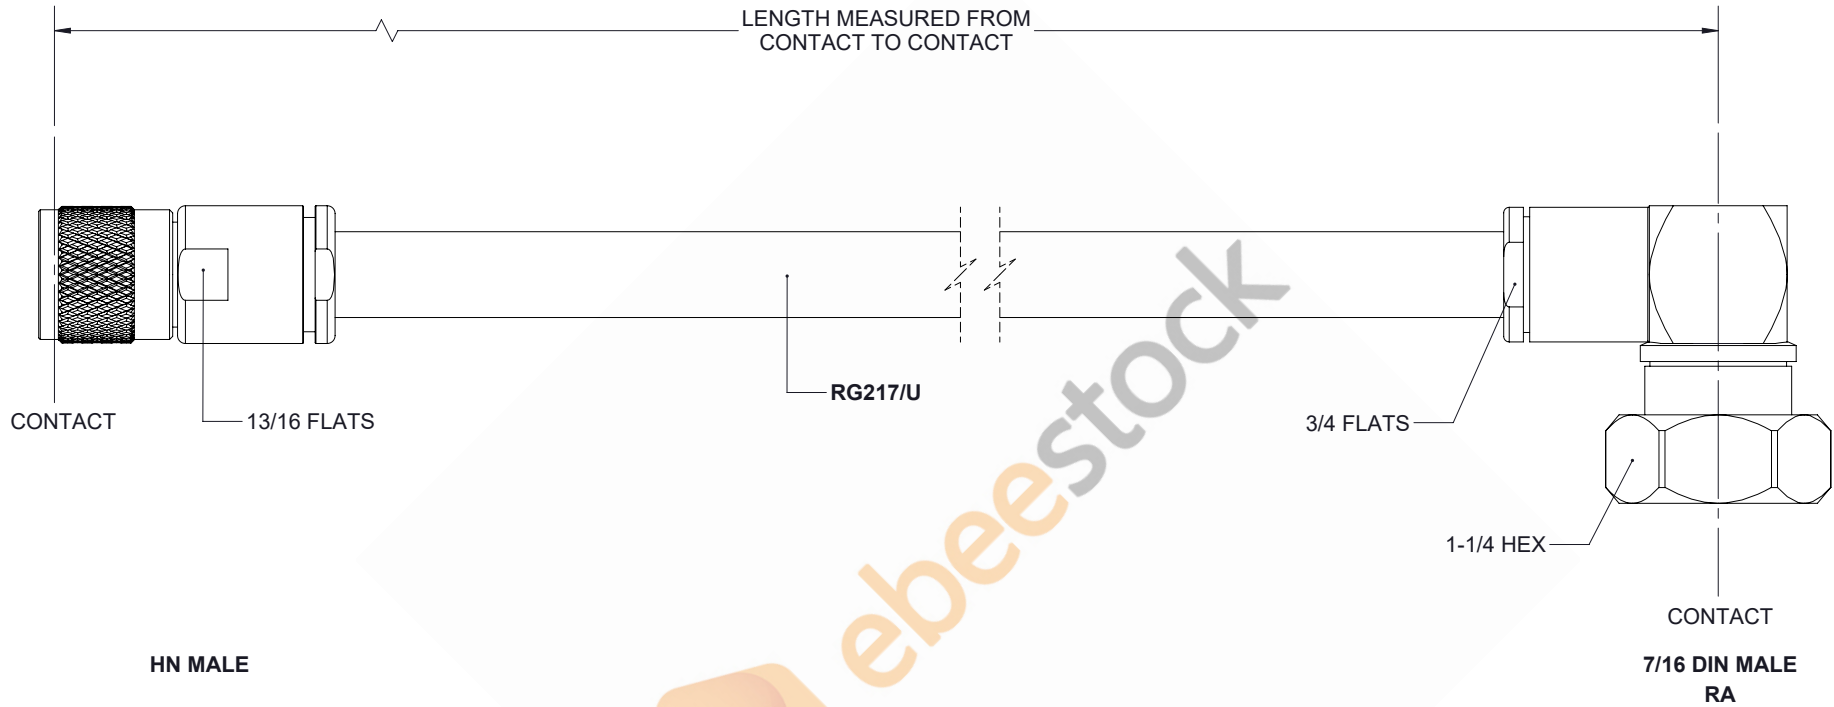

# HN Male to 7/16 DIN Male Right Angle Cable 50 cm Length Using RG217 Coax

REVISIONS			
REV.	DESCRIPTION	DATE	APPROVED
A	INITIAL RELEASE	04/30/19	S.ELLIS

HN MALE

CONTACT  
7/16 DIN MALE  
RA

UNLESS OTHERWISE SPECIFIED LEADING DIMENSIONS ARE INCHES DIMENSIONS IN [ ] ARE MILLIMETERS		 8TH FLOOR, BUILDING 1, YONGFU SCIENCE AND TECHNOLOGY CENTER INDUSTRIAL PARK, NANZHA DISTRICT 5,HUMEN,523900,DONGGUAN, GUANGDONG, CHINA WEBSITE: <a href="http://www.ebeestock.com">www.ebeestock.com</a> EMAIL: <a href="mailto:sales@ebeestock.com">sales@ebeestock.com</a>		SHEET 1 OF 1		
<b>TOLERANCES:</b> .X=± .2 [ 5.08]      FRACTIONS ± 1/32 .XX=± .01 [ .25]      ANGLES ± 1° .XXX=± .005 [ .13]				SCALE N/A		
ALL DIMENSIONS SHOWN ARE FOR REFERENCE ONLY.		SIZE	CAGE	DRAWN BY	PART NUMBER	REV
THIRD-ANGLE PROJECTION		A	53919	K.DANG	ET17480	A