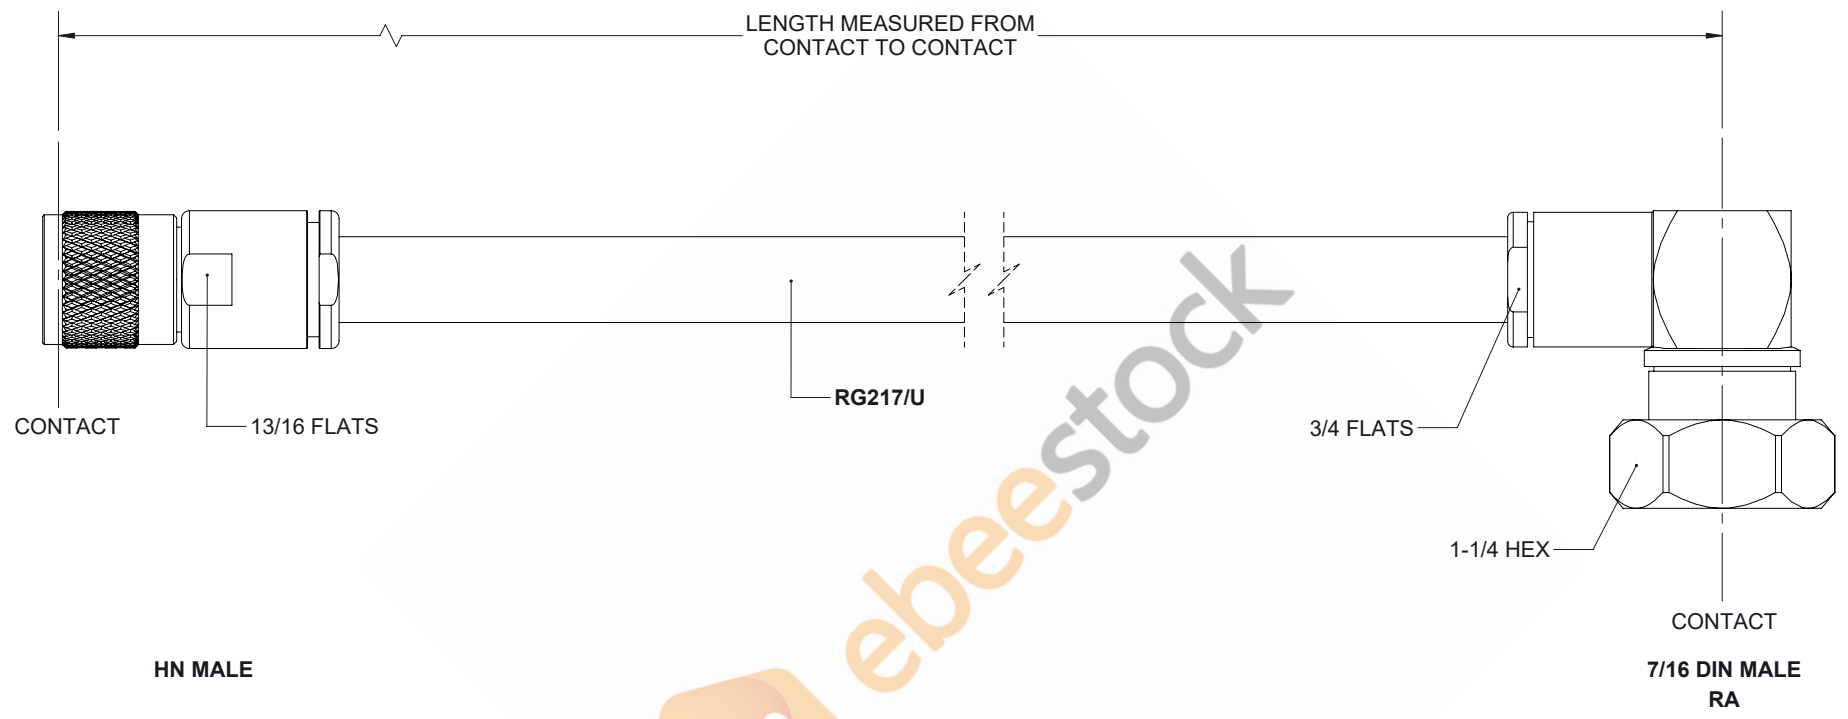

# HN Male to 7/16 DIN Male Right Angle Cable 150 cm Length Using RG217 Coax

REVISIONS			
REV.	DESCRIPTION	DATE	APPROVED
A	INITIAL RELEASE	04/30/19	S.ELLIS

HN MALE

CONTACT  
7/16 DIN MALE  
RA

UNLESS OTHERWISE SPECIFIED  
LEADING DIMENSIONS ARE INCHES  
DIMENSIONS IN [ ] ARE MILLIMETERS

**TOLERANCES:**

.X±.2 [5.08]	FRACTIONS	± 1/32
.XX±.01 [.25]		± 1/32
.XXX±.005 [.13]	ANGLES	± 1°

ALL DIMENSIONS SHOWN  
ARE FOR REFERENCE ONLY.

THIRD-ANGLE PROJECTION

8TH FLOOR, BUILDING 1,  
YONGFU SCIENCE AND TECHNOLOGY  
CENTER INDUSTRIAL PARK, NANZHA DISTRICT  
5,HUMEN,523900,DONGGUAN, GUANGDONG, CHINA

WEBSITE: [www.ebeestock.com](http://www.ebeestock.com)  
EMAIL: [sales@ebeestock.com](mailto:sales@ebeestock.com)

SHEET 1 OF 1

SCALE N/A

SIZE	CAGE	DRAWN BY	PART NUMBER	REV
A	53919	K.DANG	ET17482	A