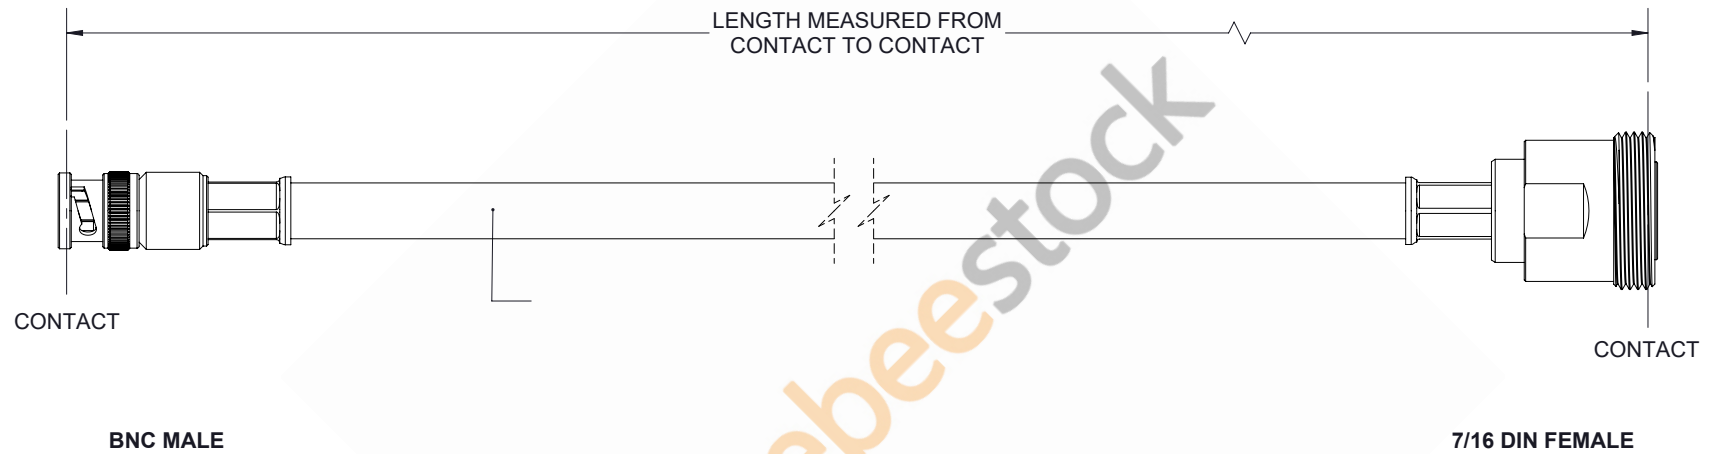

# BNC Male to 7/16 DIN Female Cable 12 Inch Length

| REVISIONS |                 |           |          |
|-----------|-----------------|-----------|----------|
| REV.      | DESCRIPTION     | DATE      | APPROVED |
| A         | INITIAL RELEASE | 4/13/2021 | S.ELLIS  |

ebeestock

THESE COMMODITIES, TECHNOLOGY OR SOFTWARE WERE EXPORTED FROM THE UNITED STATES IN ACCORDANCE WITH THE EXPORT ADMINISTRATION REGULATIONS. DIVERSION CONTRARY TO U.S. LAW PROHIBITED.

UNLESS OTHERWISE SPECIFIED  
LEADING DIMENSIONS ARE INCHES  
DIMENSIONS IN [ ] ARE MILLIMETERS