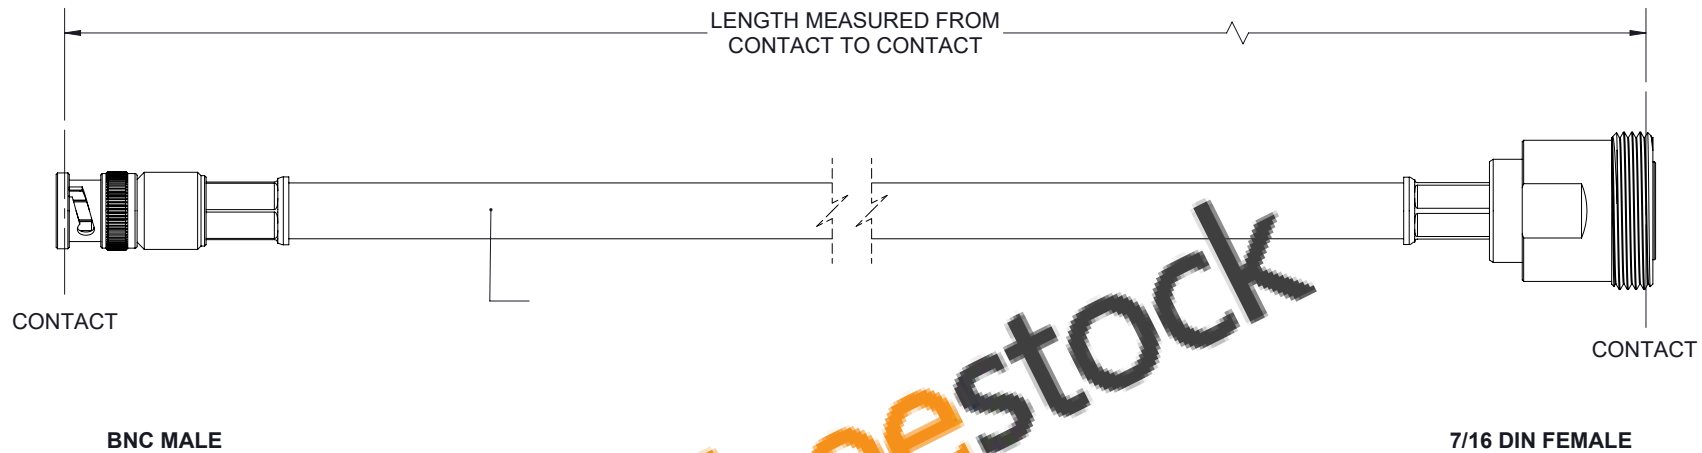

# BNC Male to 7/16 DIN Female Cable 60 Inch Length Using LMR-400-UF Coax

REVISIONS			
REV.	DESCRIPTION	DATE	APPROVED
A	INITIAL RELEASE	4/13/2021	S.ELLIS

ebeestock

UNLESS OTHERWISE SPECIFIED  
LEADING DIMENSIONS ARE INCHES  
DIMENSIONS IN [ ] ARE MILLIMETERS

**TOLERANCES:**

.X = ±.2	[5.08]	FRACTIONS
.XX = ±.02	[.51]	± 1/32
.XXX = ±.005	[.13]	ANGLES ± 1°

**CABLE LENGTH (L) TOLERANCES:**

L ≤ 12	[305]	= +1 [25] / -0
12 [305] < L ≤ 60	[1524]	= +2 [51] / -0
60 [1524] < L ≤ 120	[3048]	= +4 [102] / -0
120 [3048] < L ≤ 300	[7620]	= +6 [152] / -0
300 [7620] < L		= +5%L / -0

THIRD-ANGLE PROJECTION

SHEET 1 OF 1

SCALE N/A

SIZE	CAGE CODE	DRAWN BY	ITEM NO.	REV
A	53919	K.DANG	ET17488	A