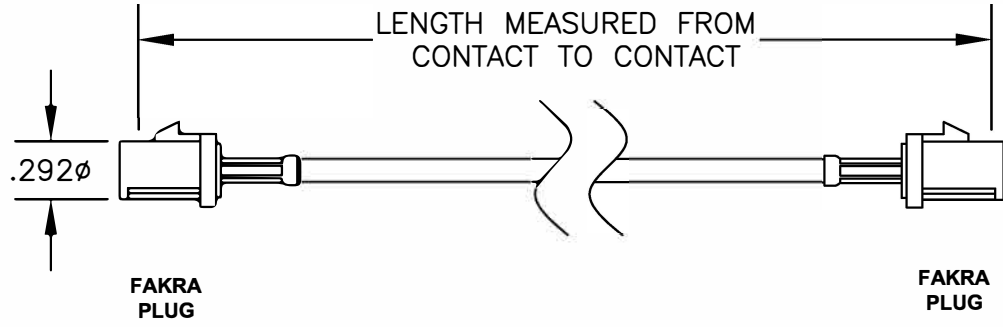

COMPONENTS	IMPEDANCE
FAKRA PLUG	50 OHM
FAKRA PLUG	50 OHM

Standard Lengths	
-12	12"
-24	24"
-36	36"
-48	48"
-60	60"
-XXX	Custom Length in Inches

Part Configurator

1. Replace Y with code.
2. Replace XX with length in inches.

CODING	PLUG	PLUG	COLOR	APPLICATION
A			BLACK	RADIO WITH PHANTOM SUPPLY
B			WHITE	RADIO WITHOUT PHANTOM SUPPLY
C			BLUE	GPS: TELEMATICS OR NAVIGATION
D			BORDEAUX	GSM: CELLULAR PHONE
H			VIOLET	GPS: TELEMATICS AND NAVIGATION
I			BEIGE	BLUETOOTH
K			CURRY	RADIO WITH IF OUTPUT (ANTENNA DIVERSITY)
Z			WATER BLUE	NEUTRAL CODING

		8TH FLOOR, BUILDING 1, YONGFU SCIENCE AND TECHNOLOGY CENTER INDUSTRIAL PARK, NANZHA DISTRICT 5, HUMEN, 523900, DONGGUAN, GUANGDONG, CHINA			
ebeestock		WEBSITE: www.ebeestock.com EMAIL: sales@ebeestock.com COAXIAL & FIBER OPTICS			
TITLE ET21839		DES. FAKRA PLUG TO FAKRA PLUG, PE-C100 COAX			
REV.	FSCMNO. 53919	CAD FILE	021508	SCALE	N/A
		SIZE	A		127
NOTES: 1. UNLESS OTHERWISE SPECIFIED ALL DIMENSIONS ARE NOMINAL. 2. ALL SPECIFICATIONS ARE SUBJECT TO CHANGE WITHOUT NOTICE AT ANY TIME. 3. DIMENSIONS ARE IN INCHES. 4. LENGTH TOLERANCE IS $\pm 1.5\%$ OR $3/8"$, WHICHEVER IS GREATER.					