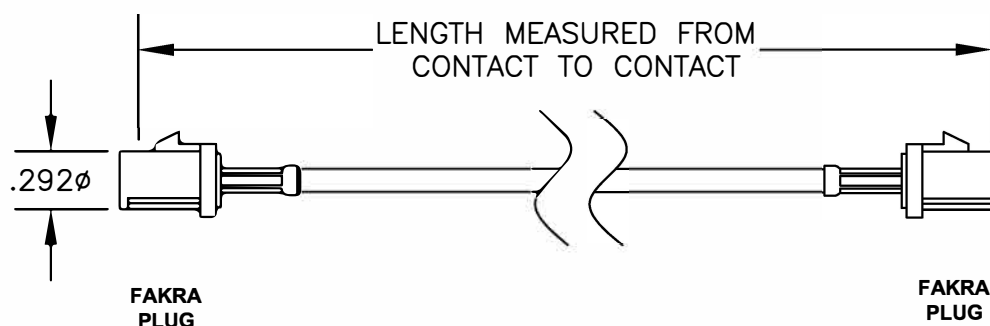

COMPONENTS	IMPEDANCE
FAKRA PLUG	50 OHM
FAKRA PLUG	50 OHM

Standard Lengths	
-12	12"
-24	24"
-36	36"
-48	48"
-60	60"
-XXX	Custom Length in Inches

### Part Configurator

1. Replace Y with code.
2. Replace XX with length in inches.

CODING	PLUG	PLUG	COLOR	APPLICATION
A			BLACK	RADIO WITH PHANTOM SUPPLY
B			WHITE	RADIO WITHOUT PHANTOM SUPPLY
C			BLUE	GPS: TELEMATICS OR NAVIGATION
D			BORDEAUX	GSM: CELLULAR PHONE
H			VIOLET	GPS: TELEMATICS AND NAVIGATION
I			BEIGE	BLUETOOTH
K			CURRY	RADIO WITH IF OUTPUT (ANTENNA DIVERSITY)
Z			WATER BLUE	NEUTRAL CODING

		8TH FLOOR, BUILDING 1, YONGFU SCIENCE AND TECHNOLOGY CENTER INDUSTRIAL PARK, NANZHA DISTRICT 5, HUMEN, 523900, DONGGUAN, GUANGDONG, CHINA			
<b>ebeestock</b>		WEBSITE: <a href="http://www.ebeestock.com">www.ebeestock.com</a> EMAIL: <a href="mailto:sales@ebeestock.com">sales@ebeestock.com</a>			
<b>TITLE ET21840</b>		DES. FAKRA PLUG TO FAKRA PLUG, PE-C100 COAX			
REV.	<b>FSCMNO. 53919</b>	CAD FILE	021508	SCALE	N/A
		SIZE	A	127	
<b>NOTES:</b> 1. UNLESS OTHERWISE SPECIFIED ALL DIMENSIONS ARE NOMINAL. 2. ALL SPECIFICATIONS ARE SUBJECT TO CHANGE WITHOUT NOTICE AT ANY TIME. 3. DIMENSIONS ARE IN INCHES. 4. LENGTH TOLERANCE IS $\pm 1.5\%$ OR $3/8"$ , WHICHEVER IS GREATER.					