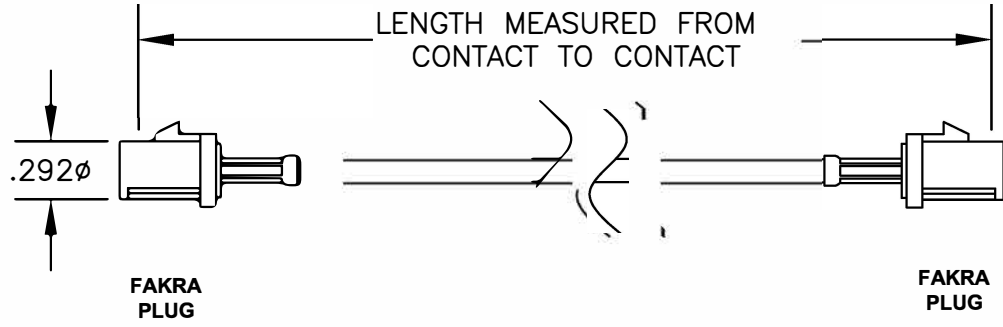

8TH FLOOR, BUILDING 1, YONGFU SCIENCE AND TECHNOLOGY CENTER INDUSTRIAL PARK, NANZHA DISTRICT 5, HUMEN, 523900, DONG GUAN, GUANGDONG, CHINA

WEBSITE: www.ebeestock.com
EMAIL: sales@ebeestock.com

TITLE ET21841 DES. FAKRA PLUG TO FAKRA PLUG, PE-C100 COAX

REV. **FSCMNO. 53919** CAD FILE 021508 | SCALE N/A | SIZE A | 127

NOTES:

1. UNLESS OTHERWISE SPECIFIED ALL DIMENSIONS ARE NOMINAL.
2. ALL SPECIFICATIONS ARE SUBJECT TO CHANGE WITHOUT NOTICE AT ANY TIME.
3. DIMENSIONS ARE IN INCHES.
4. LENGTH TOLERANCE IS $\pm 1.5\%$ OR 3/8", WHICHEVER IS GREATER.