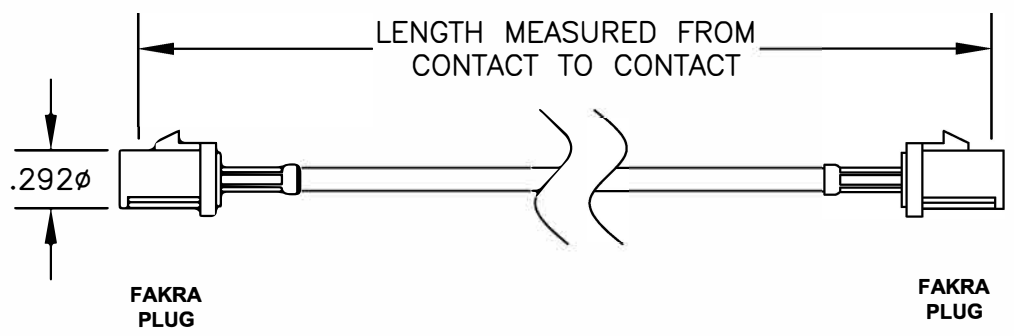

COMPONENTS	IMPEDANCE
FAKRA PLUG	50 OHM
FAKRA PLUG	50 OHM

Standard Lengths	
-12	12"
-24	24"
-36	36"
-48	48"
-60	60"
-XXX	Custom Length in Inches

Part Configurator

1. Replace Y with code.
2. Replace XX with length in inches.

CODING	PLUG	PLUG	COLOR	APPLICATION
A			BLACK	RADIO WITH PHANTOM SUPPLY
B			WHITE	RADIO WITHOUT PHANTOM SUPPLY
C			BLUE	GPS: TELEMATICS OR NAVIGATION
D			BORDEAUX	GSM: CELLULAR PHONE
H			VIOLET	GPS: TELEMATICS AND NAVIGATION
I			BEIGE	BLUETOOTH
K			CURRY	RADIO WITH IF OUTPUT (ANTENNA DIVERSITY)
Z			WATER BLUE	NEUTRAL CODING

		8TH FLOOR, BUILDING 1, YONGFU SCIENCE AND TECHNOLOGY CENTER INDUSTRIAL PARK, NANZHA DISTRICT 5, HUMEN, 523900, DONGGUAN, GUANGDONG, CHINA			
		WEBSITE: www.ebeestock.com EMAIL: sales@ebeestock.com			
TITLE ET21842		DES. FAKRA PLUG TO FAKRA PLUG, PE-C100 COAX			
REV.	FSCMNO. 53919	CAD FILE	021508	SCALE	N/A
		SIZE	A		127
NOTES: 1. UNLESS OTHERWISE SPECIFIED ALL DIMENSIONS ARE NOMINAL. 2. ALL SPECIFICATIONS ARE SUBJECT TO CHANGE WITHOUT NOTICE AT ANY TIME. 3. DIMENSIONS ARE IN INCHES. 4. LENGTH TOLERANCE IS $\pm 1.5\%$ OR $3/8"$, WHICHEVER IS GREATER.					