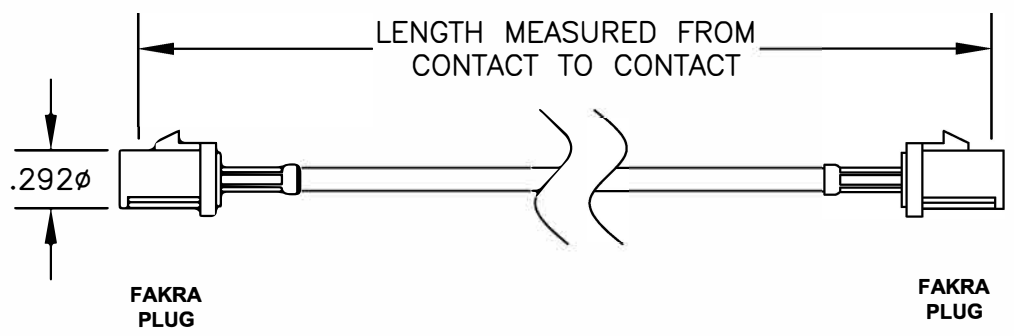

COMPONENTS	IMPEDANCE
FAKRA PLUG	50 OHM
FAKRA PLUG	50 OHM

Standard Lengths	
-12	12"
-24	24"
-36	36"
-48	48"
-60	60"
-XXX	Custom Length in Inches

**Part Configurator**

1. Replace Y with code.
2. Replace XX with length in inches.

CODING	PLUG	PLUG	COLOR	APPLICATION
A			BLACK	RADIO WITH PHANTOM SUPPLY
B			WHITE	RADIO WITHOUT PHANTOM SUPPLY
C			BLUE	GPS: TELEMATICS OR NAVIGATION
D			BORDEAUX	GSM: CELLULAR PHONE
H			VIOLET	GPS: TELEMATICS AND NAVIGATION
I			BEIGE	BLUETOOTH
K			CURRY	RADIO WITH IF OUTPUT (ANTENNA DIVERSITY)
Z			WATER BLUE	NEUTRAL CODING

		8TH FLOOR, BUILDING 1, YONGFU SCIENCE AND TECHNOLOGY CENTER INDUSTRIAL PARK, NANZHA DISTRICT 5, HUMEN, 523900, DONGGUAN, GUANGDONG, CHINA			
<b>ebeestock</b>		WEBSITE: <a href="http://www.ebeestock.com">www.ebeestock.com</a> EMAIL: <a href="mailto:sales@ebeestock.com">sales@ebeestock.com</a>			
<b>TITLE ET21843</b>		DES. FAKRA PLUG TO FAKRA PLUG, PE-C100 COAX			
REV.	<b>FSCMNO. 53919</b>	CAD FILE	021508	SCALE	N/A
		SIZE	A		127
<b>NOTES:</b> 1. UNLESS OTHERWISE SPECIFIED ALL DIMENSIONS ARE NOMINAL. 2. ALL SPECIFICATIONS ARE SUBJECT TO CHANGE WITHOUT NOTICE AT ANY TIME. 3. DIMENSIONS ARE IN INCHES. 4. LENGTH TOLERANCE IS $\pm 1.5\%$ OR $3/8"$ , WHICHEVER IS GREATER.					