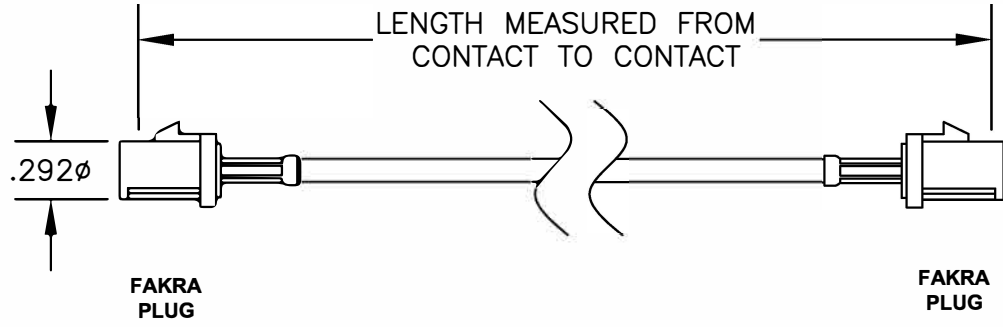

COMPONENTS	IMPEDANCE
FAKRA PLUG	50 OHM
FAKRA PLUG	50 OHM

Standard Lengths	
-12	12"
-24	24"
-36	36"
-48	48"
-60	60"
-XXX	Custom Length in Inches

Part Configurator

1. Replace Y with code.
2. Replace XX with length in inches.

CODING	PLUG	PLUG	COLOR	APPLICATION
A			BLACK	RADIO WITH PHANTOM SUPPLY
B			WHITE	RADIO WITHOUT PHANTOM SUPPLY
C			BLUE	GPS: TELEMATICS OR NAVIGATION
D			BORDEAUX	GSM: CELLULAR PHONE
H			VIOLET	GPS: TELEMATICS AND NAVIGATION
I			BEIGE	BLUETOOTH
K			CURRY	RADIO WITH IF OUTPUT (ANTENNA DIVERSITY)
Z			WATER BLUE	NEUTRAL CODING

		8TH FLOOR, BUILDING 1, YONGFU SCIENCE AND TECHNOLOGY CENTER INDUSTRIAL PARK, NANZHA DISTRICT 5, HUMEN, 523900, DONGGUAN, GUANGDONG, CHINA			
ebeestock		WEBSITE: www.ebeestock.com EMAIL: sales@ebeestock.com			
TITLE ET21844		DES. FAKRA PLUG TO FAKRA PLUG, PE-C100 COAX			
REV.	FSCMNO. 53919	CAD FILE	021508	SCALE	N/A
		SIZE	A	127	
NOTES: 1. UNLESS OTHERWISE SPECIFIED ALL DIMENSIONS ARE NOMINAL. 2. ALL SPECIFICATIONS ARE SUBJECT TO CHANGE WITHOUT NOTICE AT ANY TIME. 3. DIMENSIONS ARE IN INCHES. 4. LENGTH TOLERANCE IS $\pm 1.5\%$ OR $3/8"$, WHICHEVER IS GREATER.					