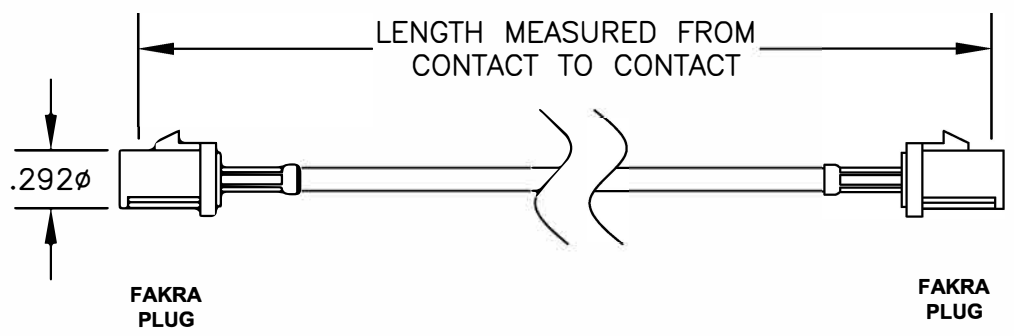

COMPONENTS	IMPEDANCE
FAKRA PLUG	50 OHM
FAKRA PLUG	50 OHM

Standard Lengths	
-12	12"
-24	24"
-36	36"
-48	48"
-60	60"
-XXX	Custom Length in Inches

Part Configurator

1. Replace Y with code.
2. Replace XX with length in inches.

CODING	PLUG	PLUG	COLOR	APPLICATION
A			BLACK	RADIO WITH PHANTOM SUPPLY
B			WHITE	RADIO WITHOUT PHANTOM SUPPLY
C			BLUE	GPS: TELEMATICS OR NAVIGATION
D			BORDEAUX	GSM: CELLULAR PHONE
H			VIOLET	GPS: TELEMATICS AND NAVIGATION
I			BEIGE	BLUETOOTH
K			CURRY	RADIO WITH IF OUTPUT (ANTENNA DIVERSITY)
Z			WATER BLUE	NEUTRAL CODING

		8TH FLOOR, BUILDING 1, YONGFU SCIENCE AND TECHNOLOGY CENTER INDUSTRIAL PARK, NANZHA DISTRICT 5, HUMEN, 523900, DONGGUAN, GUANGDONG, CHINA			
ebeestock		WEBSITE: www.ebeestock.com EMAIL: sales@ebeestock.com			
TITLE ET21846		DES. FAKRA PLUG TO FAKRA PLUG, PE-C100 COAX			
REV.	FSCMNO. 53919	CAD FILE	021508	SCALE	N/A
		SIZE	A		127
NOTES: 1. UNLESS OTHERWISE SPECIFIED ALL DIMENSIONS ARE NOMINAL. 2. ALL SPECIFICATIONS ARE SUBJECT TO CHANGE WITHOUT NOTICE AT ANY TIME. 3. DIMENSIONS ARE IN INCHES. 4. LENGTH TOLERANCE IS $\pm 1.5\%$ OR $3/8"$, WHICHEVER IS GREATER.					