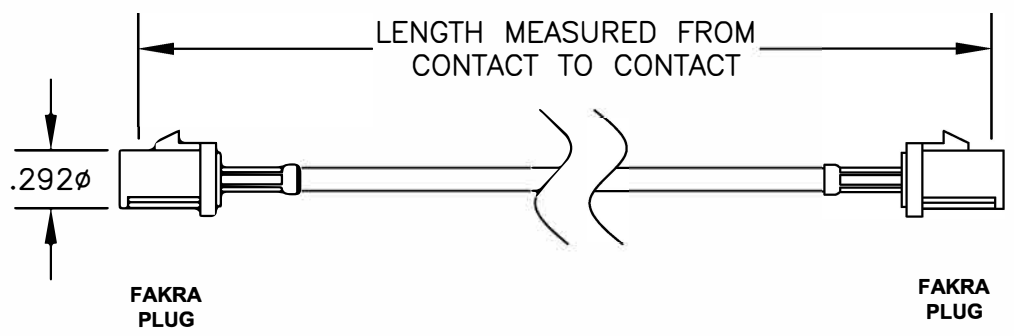

COMPONENTS	IMPEDANCE
FAKRA PLUG	50 OHM
FAKRA PLUG	50 OHM

Standard Lengths	
-12	12"
-24	24"
-36	36"
-48	48"
-60	60"
-XXX	Custom Length in Inches

Part Configurator

1. Replace Y with code.
2. Replace XX with length in inches.

CODING	PLUG	PLUG	COLOR	APPLICATION
A			BLACK	RADIO WITH PHANTOM SUPPLY
B			WHITE	RADIO WITHOUT PHANTOM SUPPLY
C			BLUE	GPS: TELEMATICS OR NAVIGATION
D			BORDEAUX	GSM: CELLULAR PHONE
H			VIOLET	GPS: TELEMATICS AND NAVIGATION
I			BEIGE	BLUETOOTH
K			CURRY	RADIO WITH IF OUTPUT (ANTENNA DIVERSITY)
Z			WATER BLUE	NEUTRAL CODING

		8TH FLOOR, BUILDING 1, YONGFU SCIENCE AND TECHNOLOGY CENTER INDUSTRIAL PARK, NANZHA DISTRICT 5, HUMEN, 523900, DONGGUAN, GUANGDONG, CHINA			
ebeestock		WEBSITE: www.ebeestock.com EMAIL: sales@ebeestock.com			
TITLE ET21847		DES. FAKRA PLUG TO FAKRA PLUG, PE-C100 COAX			
REV.	FSCMNO. 53919	CAD FILE	021508	SCALE	N/A
		SIZE	A		127
NOTES: 1. UNLESS OTHERWISE SPECIFIED ALL DIMENSIONS ARE NOMINAL. 2. ALL SPECIFICATIONS ARE SUBJECT TO CHANGE WITHOUT NOTICE AT ANY TIME. 3. DIMENSIONS ARE IN INCHES. 4. LENGTH TOLERANCE IS $\pm 1.5\%$ OR $3/8"$, WHICHEVER IS GREATER.					