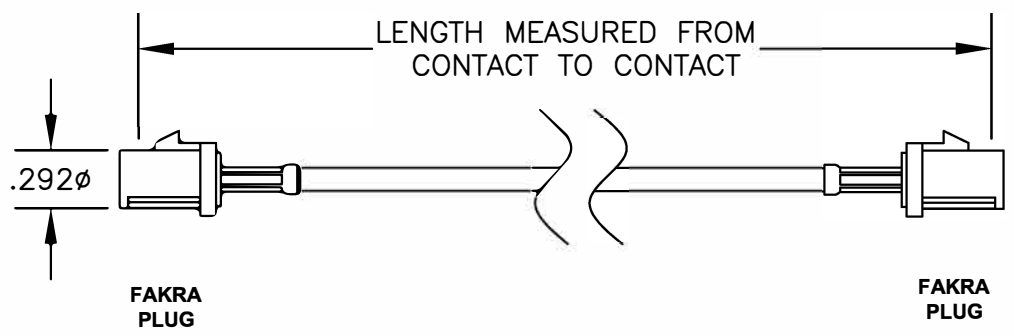

COMPONENTS	IMPEDANCE
FAKRA PLUG	50 OHM
FAKRA PLUG	50 OHM

Standard Lengths	
-12	12"
-24	24"
-36	36"
-48	48"
-60	60"
-XXX	Custom Length in Inches

Part Configurator

1. Replace Y with code.
2. Replace XX with length in inches.

CODING	PLUG	PLUG	COLOR	APPLICATION
A			BLACK	RADIO WITH PHANTOM SUPPLY
B			WHITE	RADIO WITHOUT PHANTOM SUPPLY
C			BLUE	GPS: TELEMATICS OR NAVIGATION
D			BORDEAUX	GSM: CELLULAR PHONE
H			VIOLET	GPS: TELEMATICS AND NAVIGATION
I			BEIGE	BLUETOOTH
K			CURRY	RADIO WITH IF OUTPUT (ANTENNA DIVERSITY)
Z			WATER BLUE	NEUTRAL CODING

		8TH FLOOR, BUILDING 1, YONGFU SCIENCE AND TECHNOLOGY CENTER INDUSTRIAL PARK, NANZHA DISTRICT 5, HUMEN, 523900, DONGGUAN, GUANGDONG, CHINA						
ebeestock		WEBSITE: www.ebeestock.com EMAIL: sales@ebeestock.com						
TITLE ET21848		DES. FAKRA PLUG TO FAKRA PLUG, PE-C100 COAX						
REV.	FSCMNO. 53919	CAD FILE	021508	SCALE	N/A	SIZE	A	127
NOTES: 1. UNLESS OTHERWISE SPECIFIED ALL DIMENSIONS ARE NOMINAL. 2. ALL SPECIFICATIONS ARE SUBJECT TO CHANGE WITHOUT NOTICE AT ANY TIME. 3. DIMENSIONS ARE IN INCHES. 4. LENGTH TOLERANCE IS $\pm 1.5\%$ OR $3/8"$, WHICHEVER IS GREATER.								