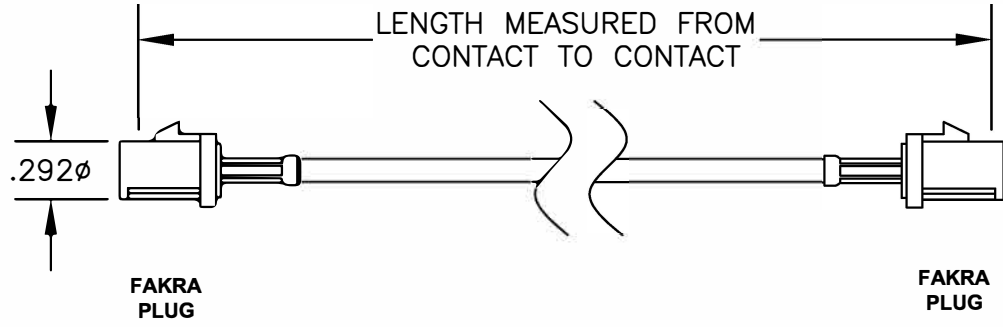

COMPONENTS	IMPEDANCE
FAKRA PLUG	50 OHM
FAKRA PLUG	50 OHM

Standard Lengths	
-12	12"
-24	24"
-36	36"
-48	48"
-60	60"
-XXX	Custom Length in Inches

Part Configurator

1. Replace Y with code.
2. Replace XX with length in inches.

CODING	PLUG	PLUG	COLOR	APPLICATION
A			BLACK	RADIO WITH PHANTOM SUPPLY
B			WHITE	RADIO WITHOUT PHANTOM SUPPLY
C			BLUE	GPS: TELEMATICS OR NAVIGATION
D			BORDEAUX	GSM: CELLULAR PHONE
H			VIOLET	GPS: TELEMATICS AND NAVIGATION
I			BEIGE	BLUETOOTH
K			CURRY	RADIO WITH IF OUTPUT (ANTENNA DIVERSITY)
Z			WATER BLUE	NEUTRAL CODING

		8TH FLOOR, BUILDING 1, YONGFU SCIENCE AND TECHNOLOGY CENTER INDUSTRIAL PARK, NANZHA DISTRICT 5, HUMEN, 523900, DONGGUAN, GUANGDONG, CHINA			
ebeestock		WEBSITE: www.ebeestock.com EMAIL: sales@ebeestock.com			
TITLE ET21849		DES. FAKRA PLUG TO FAKRA PLUG, PE-C100 COAX			
REV.	FSCMNO. 53919	CAD FILE	021508	SCALE	N/A
		SIZE	A	127	
NOTES: 1. UNLESS OTHERWISE SPECIFIED ALL DIMENSIONS ARE NOMINAL. 2. ALL SPECIFICATIONS ARE SUBJECT TO CHANGE WITHOUT NOTICE AT ANY TIME. 3. DIMENSIONS ARE IN INCHES. 4. LENGTH TOLERANCE IS $\pm 1.5\%$ OR $3/8"$, WHICHEVER IS GREATER.					