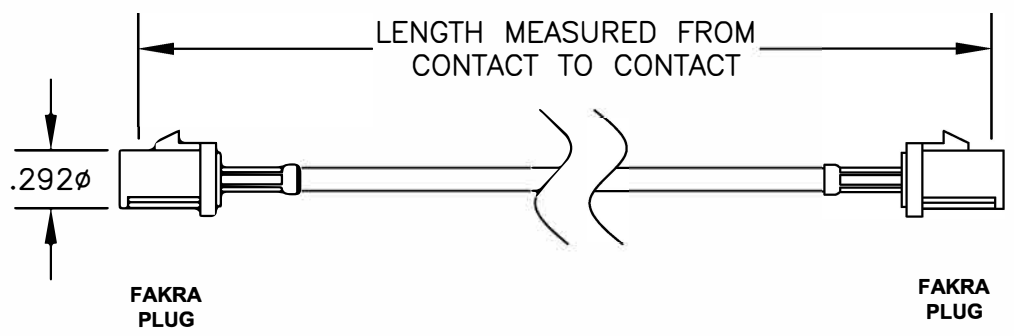

COMPONENTS	IMPEDANCE
FAKRA PLUG	50 OHM
FAKRA PLUG	50 OHM

Standard Lengths	
-12	12"
-24	24"
-36	36"
-48	48"
-60	60"
-XXX	Custom Length in Inches

Part Configurator

1. Replace Y with code.
2. Replace XX with length in inches.

CODING	PLUG	PLUG	COLOR	APPLICATION
A			BLACK	RADIO WITH PHANTOM SUPPLY
B			WHITE	RADIO WITHOUT PHANTOM SUPPLY
C			BLUE	GPS: TELEMATICS OR NAVIGATION
D			BORDEAUX	GSM: CELLULAR PHONE
H			VIOLET	GPS: TELEMATICS AND NAVIGATION
I			BEIGE	BLUETOOTH
K			CURRY	RADIO WITH IF OUTPUT (ANTENNA DIVERSITY)
Z			WATER BLUE	NEUTRAL CODING

		8TH FLOOR, BUILDING 1, YONGFU SCIENCE AND TECHNOLOGY CENTER INDUSTRIAL PARK, NANZHA DISTRICT 5, HUMEN, 523900, DONGGUAN, GUANGDONG, CHINA			
		WEBSITE: www.ebeestock.com EMAIL: sales@ebeestock.com			
TITLE ET21850		DES. FAKRA PLUG TO FAKRA PLUG, PE-C100 COAX			
REV.	FSCMNO. 53919	CAD FILE	021508	SCALE	N/A
		SIZE	A		127
NOTES: 1. UNLESS OTHERWISE SPECIFIED ALL DIMENSIONS ARE NOMINAL. 2. ALL SPECIFICATIONS ARE SUBJECT TO CHANGE WITHOUT NOTICE AT ANY TIME. 3. DIMENSIONS ARE IN INCHES. 4. LENGTH TOLERANCE IS $\pm 1.5\%$ OR $3/8"$, WHICHEVER IS GREATER.					