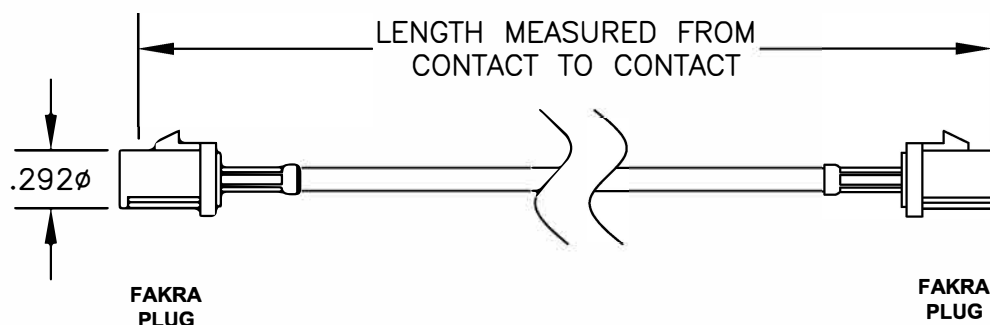

COMPONENTS	IMPEDANCE
FAKRA PLUG	50 OHM
FAKRA PLUG	50 OHM

Standard Lengths	
-12	12"
-24	24"
-36	36"
-48	48"
-60	60"
-XXX	Custom Length in Inches

Part Configurator

1. Replace Y with code.
2. Replace XX with length in inches.

CODING	PLUG	PLUG	COLOR	APPLICATION
A			BLACK	RADIO WITH PHANTOM SUPPLY
B			WHITE	RADIO WITHOUT PHANTOM SUPPLY
C			BLUE	GPS: TELEMATICS OR NAVIGATION
D			BORDEAUX	GSM: CELLULAR PHONE
H			VIOLET	GPS: TELEMATICS AND NAVIGATION
I			BEIGE	BLUETOOTH
K			CURRY	RADIO WITH IF OUTPUT (ANTENNA DIVERSITY)
Z			WATER BLUE	NEUTRAL CODING

		8TH FLOOR, BUILDING 1, YONGFU SCIENCE AND TECHNOLOGY CENTER INDUSTRIAL PARK, NANZHA DISTRICT 5, HUMEN, 523900, DONGGUAN, GUANGDONG, CHINA			
		WEBSITE: www.ebeestock.com EMAIL: sales@ebeestock.com			
TITLE ET21851		DES. FAKRA PLUG TO FAKRA PLUG, PE-C100 COAX			
REV.	FSCMNO. 53919	CAD FILE	021508	SCALE	N/A
		SIZE	A		127
NOTES: 1. UNLESS OTHERWISE SPECIFIED ALL DIMENSIONS ARE NOMINAL. 2. ALL SPECIFICATIONS ARE SUBJECT TO CHANGE WITHOUT NOTICE AT ANY TIME. 3. DIMENSIONS ARE IN INCHES. 4. LENGTH TOLERANCE IS $\pm 1.5\%$ OR $3/8"$, WHICHEVER IS GREATER.					