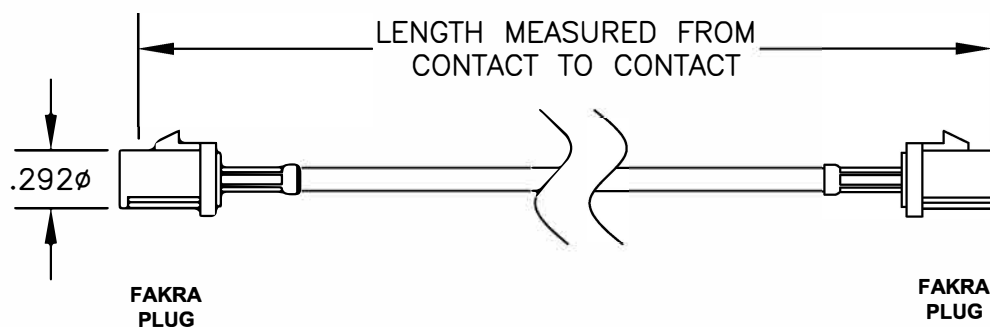

COMPONENTS	IMPEDANCE
FAKRA PLUG	50 OHM
FAKRA PLUG	50 OHM

Standard Lengths	
-12	12"
-24	24"
-36	36"
-48	48"
-60	60"
-XXX	Custom Length in Inches

Part Configurator

1. Replace Y with code.
2. Replace XX with length in inches.

CODING	PLUG	PLUG	COLOR	APPLICATION
A			BLACK	RADIO WITH PHANTOM SUPPLY
B			WHITE	RADIO WITHOUT PHANTOM SUPPLY
C			BLUE	GPS: TELEMATICS OR NAVIGATION
D			BORDEAUX	GSM: CELLULAR PHONE
H			VIOLET	GPS: TELEMATICS AND NAVIGATION
I			BEIGE	BLUETOOTH
K			CURRY	RADIO WITH IF OUTPUT (ANTENNA DIVERSITY)
Z			WATER BLUE	NEUTRAL CODING

		8TH FLOOR, BUILDING 1, YONGFU SCIENCE AND TECHNOLOGY CENTER INDUSTRIAL PARK, NANZHA DISTRICT 5, HUMEN, 523900, DONGGUAN, GUANGDONG, CHINA			
		WEBSITE: www.ebeestock.com EMAIL: sales@ebeestock.com			
TITLE ET21852		DES. FAKRA PLUG TO FAKRA PLUG, PE-C100 COAX			
REV.	FSCMNO. 53919	CAD FILE	021508	SCALE	N/A
		SIZE	A		127
NOTES: 1. UNLESS OTHERWISE SPECIFIED ALL DIMENSIONS ARE NOMINAL. 2. ALL SPECIFICATIONS ARE SUBJECT TO CHANGE WITHOUT NOTICE AT ANY TIME. 3. DIMENSIONS ARE IN INCHES. 4. LENGTH TOLERANCE IS $\pm 1.5\%$ OR $3/8"$, WHICHEVER IS GREATER.					