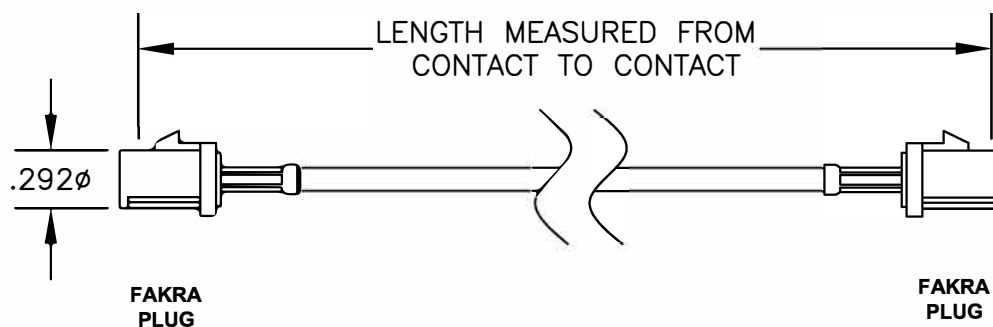

COMPONENTS	IMPEDANCE
FAKRA PLUG	50 OHM
FAKRA PLUG	50 OHM

Standard Lengths	
-12	12"
-24	24"
-36	36"
-48	48"
-60	60"
-XXX	Custom Length in Inches

Part Configurator

1. Replace Y with code.
2. Replace XX with length in inches.

CODING	PLUG	PLUG	COLOR	APPLICATION
A			BLACK	RADIO WITH PHANTOM SUPPLY
B			WHITE	RADIO WITHOUT PHANTOM SUPPLY
C			BLUE	GPS: TELEMATICS OR NAVIGATION
D			BORDEAUX	GSM: CELLULAR PHONE
H			VIOLET	GPS: TELEMATICS AND NAVIGATION
I			BEIGE	BLUETOOTH
K			CURRY	RADIO WITH IF OUTPUT (ANTENNA DIVERSITY)
Z			WATER BLUE	NEUTRAL CODING

		8TH FLOOR, BUILDING 1, YONGFU SCIENCE AND TECHNOLOGY CENTER INDUSTRIAL PARK, NANZHA DISTRICT 5, HUMEN, 523900, DONGGUAN, GUANGDONG, CHINA			
		WEBSITE: www.ebeestock.com EMAIL: sales@ebeestock.com			
TITLE ET21853		DES. FAKRA PLUG TO FAKRA PLUG, PE-C100 COAX			
REV.	FSCMNO. 53919	CAD FILE	021508	SCALE	N/A
		SIZE	A		127
NOTES: 1. UNLESS OTHERWISE SPECIFIED ALL DIMENSIONS ARE NOMINAL. 2. ALL SPECIFICATIONS ARE SUBJECT TO CHANGE WITHOUT NOTICE AT ANY TIME. 3. DIMENSIONS ARE IN INCHES. 4. LENGTH TOLERANCE IS $\pm 1.5\%$ OR $3/8"$, WHICHEVER IS GREATER.					