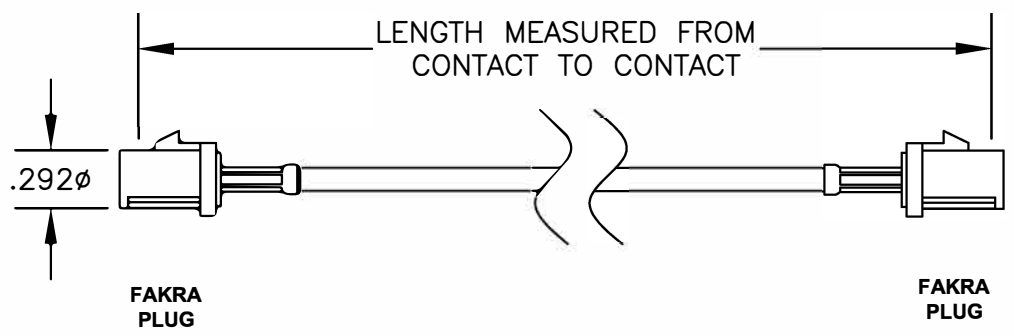

COMPONENTS	IMPEDANCE
FAKRA PLUG	50 OHM
FAKRA PLUG	50 OHM

Standard Lengths	
-12	12"
-24	24"
-36	36"
-48	48"
-60	60"
-XXX	Custom Length in Inches

**Part Configurator**

1. Replace Y with code.
2. Replace XX with length in inches.

CODING	PLUG	PLUG	COLOR	APPLICATION
A			BLACK	RADIO WITH PHANTOM SUPPLY
B			WHITE	RADIO WITHOUT PHANTOM SUPPLY
C			BLUE	GPS: TELEMATICS OR NAVIGATION
D			BORDEAUX	GSM: CELLULAR PHONE
H			VIOLET	GPS: TELEMATICS AND NAVIGATION
I			BEIGE	BLUETOOTH
K			CURRY	RADIO WITH IF OUTPUT (ANTENNA DIVERSITY)
Z			WATER BLUE	NEUTRAL CODING

		8TH FLOOR, BUILDING 1, YONGFU SCIENCE AND TECHNOLOGY CENTER INDUSTRIAL PARK, NANZHA DISTRICT 5, HUMEN, 523900, DONGGUAN, GUANGDONG, CHINA						
<b>ebeestock</b>		WEBSITE: <a href="http://www.ebeestock.com">www.ebeestock.com</a> EMAIL: <a href="mailto:sales@ebeestock.com">sales@ebeestock.com</a>						
<b>TITLE ET21854</b>		DES. FAKRA PLUG TO FAKRA PLUG, PE-C100 COAX						
REV.	<b>FSCMNO. 53919</b>	CAD FILE	021508	SCALE	N/A	SIZE	A	127
<b>NOTES:</b> 1. UNLESS OTHERWISE SPECIFIED ALL DIMENSIONS ARE NOMINAL. 2. ALL SPECIFICATIONS ARE SUBJECT TO CHANGE WITHOUT NOTICE AT ANY TIME. 3. DIMENSIONS ARE IN INCHES. 4. LENGTH TOLERANCE IS $\pm 1.5\%$ OR $3/8"$ , WHICHEVER IS GREATER.								