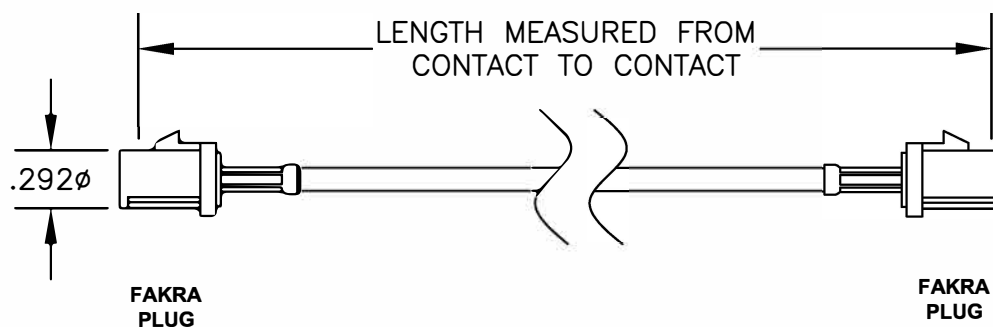

COMPONENTS	IMPEDANCE
FAKRA PLUG	50 OHM
FAKRA PLUG	50 OHM

Standard Lengths	
-12	12"
-24	24"
-36	36"
-48	48"
-60	60"
-XXX	Custom Length in Inches

Part Configurator

1. Replace Y with code.
2. Replace XX with length in inches.

CODING	PLUG	PLUG	COLOR	APPLICATION
A			BLACK	RADIO WITH PHANTOM SUPPLY
B			WHITE	RADIO WITHOUT PHANTOM SUPPLY
C			BLUE	GPS: TELEMATICS OR NAVIGATION
D			BORDEAUX	GSM: CELLULAR PHONE
H			VIOLET	GPS: TELEMATICS AND NAVIGATION
I			BEIGE	BLUETOOTH
K			CURRY	RADIO WITH IF OUTPUT (ANTENNA DIVERSITY)
Z			WATER BLUE	NEUTRAL CODING

		8TH FLOOR, BUILDING 1, YONGFU SCIENCE AND TECHNOLOGY CENTER INDUSTRIAL PARK, NANZHA DISTRICT 5, HUMEN, 523900, DONGGUAN, GUANGDONG, CHINA			
ebeestock		WEBSITE: www.ebeestock.com EMAIL: sales@ebeestock.com			
TITLE ET21855		DES. FAKRA PLUG TO FAKRA PLUG, PE-C100 COAX			
REV.	FSCMNO. 53919	CAD FILE	021508	SCALE	N/A
		SIZE	A		127
NOTES: 1. UNLESS OTHERWISE SPECIFIED ALL DIMENSIONS ARE NOMINAL. 2. ALL SPECIFICATIONS ARE SUBJECT TO CHANGE WITHOUT NOTICE AT ANY TIME. 3. DIMENSIONS ARE IN INCHES. 4. LENGTH TOLERANCE IS $\pm 1.5\%$ OR $3/8"$, WHICHEVER IS GREATER.					