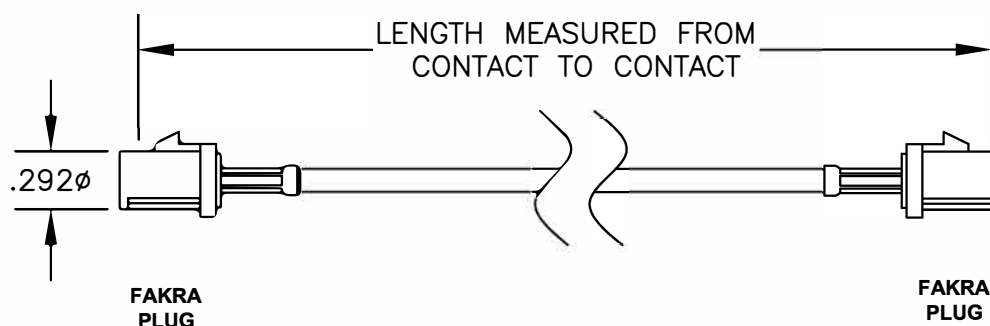

COMPONENTS	IMPEDANCE
FAKRA PLUG	50 OHM
FAKRA PLUG	50 OHM

Standard Lengths	
-12	12"
-24	24"
-36	36"
-48	48"
-60	60"
-XXX	Custom Length in Inches

Part Configurator

1. Replace Y with code.
2. Replace XX with length in inches.

CODING	PLUG	PLUG	COLOR	APPLICATION
A			BLACK	RADIO WITH PHANTOM SUPPLY
B			WHITE	RADIO WITHOUT PHANTOM SUPPLY
C			BLUE	GPS: TELEMATICS OR NAVIGATION
D			BORDEAUX	GSM: CELLULAR PHONE
H			VIOLET	GPS: TELEMATICS AND NAVIGATION
I			BEIGE	BLUETOOTH
K			CURRY	RADIO WITH IF OUTPUT (ANTENNA DIVERSITY)
Z			WATER BLUE	NEUTRAL CODING

		8TH FLOOR, BUILDING 1, YONGFU SCIENCE AND TECHNOLOGY CENTER INDUSTRIAL PARK, NANZHA DISTRICT 5, HUMEN, 523900, DONGGUAN, GUANGDONG, CHINA			
		WEBSITE: www.ebeestock.com EMAIL: sales@ebeestock.com			
TITLE ET21856		DES. FAKRA PLUG TO FAKRA PLUG, PE-C100 COAX			
REV.	FSCMNO. 53919	CAD FILE	021508	SCALE	N/A
		SIZE	A		127
NOTES: 1. UNLESS OTHERWISE SPECIFIED ALL DIMENSIONS ARE NOMINAL. 2. ALL SPECIFICATIONS ARE SUBJECT TO CHANGE WITHOUT NOTICE AT ANY TIME. 3. DIMENSIONS ARE IN INCHES. 4. LENGTH TOLERANCE IS $\pm 1.5\%$ OR $3/8"$, WHICHEVER IS GREATER.					