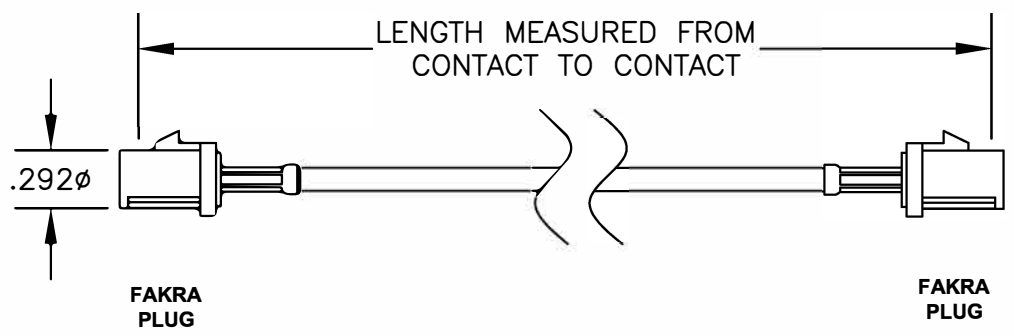

COMPONENTS	IMPEDANCE
FAKRA PLUG	50 OHM
FAKRA PLUG	50 OHM

Standard Lengths	
-12	12"
-24	24"
-36	36"
-48	48"
-60	60"
-XXX	Custom Length in Inches

Part Configurator

1. Replace Y with code.
2. Replace XX with length in inches.

CODING	PLUG	PLUG	COLOR	APPLICATION
A			BLACK	RADIO WITH PHANTOM SUPPLY
B			WHITE	RADIO WITHOUT PHANTOM SUPPLY
C			BLUE	GPS: TELEMATICS OR NAVIGATION
D			BORDEAUX	GSM: CELLULAR PHONE
H			VIOLET	GPS: TELEMATICS AND NAVIGATION
I			BEIGE	BLUETOOTH
K			CURRY	RADIO WITH IF OUTPUT (ANTENNA DIVERSITY)
Z			WATER BLUE	NEUTRAL CODING

		8TH FLOOR, BUILDING 1, YONGFU SCIENCE AND TECHNOLOGY CENTER INDUSTRIAL PARK, NANZHA DISTRICT 5, HUMEN, 523900, DONGGUAN, GUANGDONG, CHINA						
ebeestock		WEBSITE: www.ebeestock.com EMAIL: sales@ebeestock.com						
TITLE ET21857		DES. FAKRA PLUG TO FAKRA PLUG, PE-C100 COAX						
REV.	FSCMNO. 53919	CAD FILE	021508	SCALE	N/A	SIZE	A	127
NOTES: 1. UNLESS OTHERWISE SPECIFIED ALL DIMENSIONS ARE NOMINAL. 2. ALL SPECIFICATIONS ARE SUBJECT TO CHANGE WITHOUT NOTICE AT ANY TIME. 3. DIMENSIONS ARE IN INCHES. 4. LENGTH TOLERANCE IS $\pm 1.5\%$ OR $3/8"$, WHICHEVER IS GREATER.								