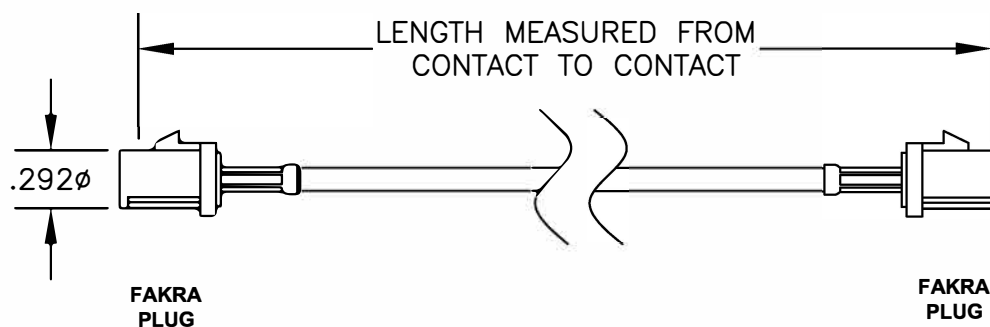

COMPONENTS	IMPEDANCE
FAKRA PLUG	50 OHM
FAKRA PLUG	50 OHM

Standard Lengths	
-12	12"
-24	24"
-36	36"
-48	48"
-60	60"
-XXX	Custom Length in Inches

### Part Configurator

1. Replace Y with code.
2. Replace XX with length in inches.

CODING	PLUG	PLUG	COLOR	APPLICATION
A			BLACK	RADIO WITH PHANTOM SUPPLY
B			WHITE	RADIO WITHOUT PHANTOM SUPPLY
C			BLUE	GPS: TELEMATICS OR NAVIGATION
D			BORDEAUX	GSM: CELLULAR PHONE
H			VIOLET	GPS: TELEMATICS AND NAVIGATION
I			BEIGE	BLUETOOTH
K			CURRY	RADIO WITH IF OUTPUT (ANTENNA DIVERSITY)
Z			WATER BLUE	NEUTRAL CODING

		8TH FLOOR, BUILDING 1, YONGFU SCIENCE AND TECHNOLOGY CENTER INDUSTRIAL PARK, NANZHA DISTRICT 5, HUMEN, 523900, DONGGUAN, GUANGDONG, CHINA			
		WEBSITE: <a href="http://www.ebeestock.com">www.ebeestock.com</a> EMAIL: <a href="mailto:sales@ebeestock.com">sales@ebeestock.com</a>			
<b>TITLE ET21858</b>		DES. FAKRA PLUG TO FAKRA PLUG, PE-C100 COAX			
REV.	<b>FSCMNO. 53919</b>	CAD FILE	021508	SCALE	N/A
		SIZE	A		127
<b>NOTES:</b> 1. UNLESS OTHERWISE SPECIFIED ALL DIMENSIONS ARE NOMINAL. 2. ALL SPECIFICATIONS ARE SUBJECT TO CHANGE WITHOUT NOTICE AT ANY TIME. 3. DIMENSIONS ARE IN INCHES. 4. LENGTH TOLERANCE IS $\pm 1.5\%$ OR $3/8"$ , WHICHEVER IS GREATER.					