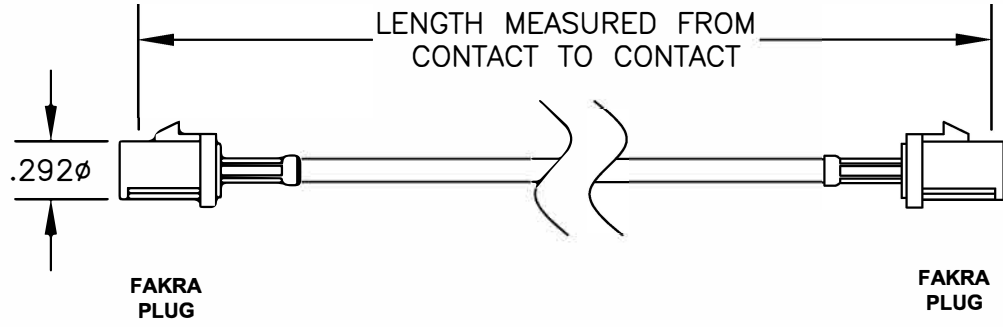

8TH FLOOR, BUILDING 1, YONGFU SCIENCE AND TECHNOLOGY CENTER INDUSTRIAL PARK, NANZHA DISTRICT 5, HUMEN, 523900, DONGGUAN, GUANGDONG, CHINA

WEBSITE: www.ebeestock.com
EMAIL: sales@ebeestock.com

TITLE ET21864

DES. FAKRA PLUG TO FAKRA PLUG, PE-C100 COAX

REV. FSCMNO. 53919	CAD FILE 021508	SCALE N/A	SIZE A	127

NOTES:

1. UNLESS OTHERWISE SPECIFIED ALL DIMENSIONS ARE NOMINAL.
2. ALL SPECIFICATIONS ARE SUBJECT TO CHANGE WITHOUT NOTICE AT ANY TIME.
3. DIMENSIONS ARE IN INCHES.
4. LENGTH TOLERANCE IS $\pm 1.5\%$ OR $3/8"$, WHICHEVER IS GREATER.