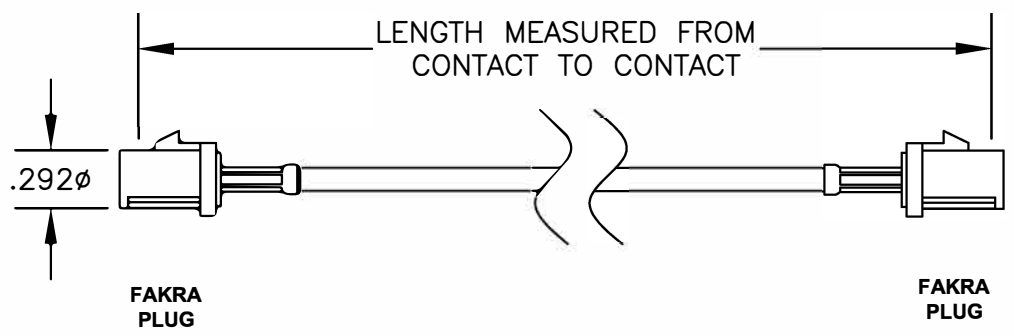

COMPONENTS	IMPEDANCE
FAKRA PLUG	50 OHM
FAKRA PLUG	50 OHM

Standard Lengths	
-12	12"
-24	24"
-36	36"
-48	48"
-60	60"
-XXX	Custom Length in Inches

**Part Configurator**

1. Replace Y with code.
2. Replace XX with length in inches.

CODING	PLUG	PLUG	COLOR	APPLICATION
A			BLACK	RADIO WITH PHANTOM SUPPLY
B			WHITE	RADIO WITHOUT PHANTOM SUPPLY
C			BLUE	GPS: TELEMATICS OR NAVIGATION
D			BORDEAUX	GSM: CELLULAR PHONE
H			VIOLET	GPS: TELEMATICS AND NAVIGATION
I			BEIGE	BLUETOOTH
K			CURRY	RADIO WITH IF OUTPUT (ANTENNA DIVERSITY)
Z			WATER BLUE	NEUTRAL CODING

		8TH FLOOR, BUILDING 1, YONGFU SCIENCE AND TECHNOLOGY CENTER INDUSTRIAL PARK, NANZHA DISTRICT 5, HUMEN, 523900, DONGGUAN, GUANGDONG, CHINA			
<b>ebeestock</b>		WEBSITE: <a href="http://www.ebeestock.com">www.ebeestock.com</a> EMAIL: <a href="mailto:sales@ebeestock.com">sales@ebeestock.com</a>			
<b>TITLE ET21865</b>		DES. FAKRA PLUG TO FAKRA PLUG, PE-C100 COAX			
REV.	<b>FSCMNO. 53919</b>	CAD FILE	021508	SCALE	N/A
		SIZE	A		127
<b>NOTES:</b> 1. UNLESS OTHERWISE SPECIFIED ALL DIMENSIONS ARE NOMINAL. 2. ALL SPECIFICATIONS ARE SUBJECT TO CHANGE WITHOUT NOTICE AT ANY TIME. 3. DIMENSIONS ARE IN INCHES. 4. LENGTH TOLERANCE IS $\pm 1.5\%$ OR $3/8"$ , WHICHEVER IS GREATER.					