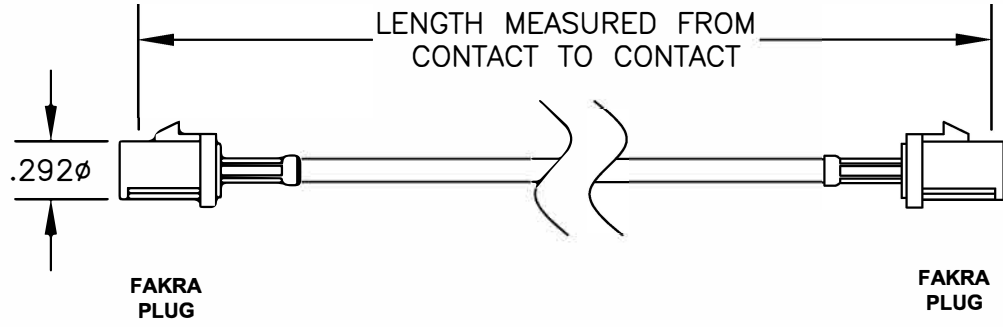

8TH FLOOR, BUILDING 1, YONGFU SCIENCE AND TECHNOLOGY CENTER INDUSTRIAL PARK, NANZHA DISTRICT 5, HUMEN, 523900, DONGGUAN, GUANGDONG, CHINA

WEBSITE: www.ebeestock.com
EMAIL: sales@ebeestock.com

TITLE ET21866

DES. FAKRA PLUG TO FAKRA PLUG, PE-C100 COAX

REV. FSCMNO. 53919	CAD FILE 021508	SCALE N/A	SIZE A	127

NOTES:

1. UNLESS OTHERWISE SPECIFIED ALL DIMENSIONS ARE NOMINAL.
2. ALL SPECIFICATIONS ARE SUBJECT TO CHANGE WITHOUT NOTICE AT ANY TIME.
3. DIMENSIONS ARE IN INCHES.
4. LENGTH TOLERANCE IS $\pm 1.5\%$ OR $3/8"$, WHICHEVER IS GREATER.