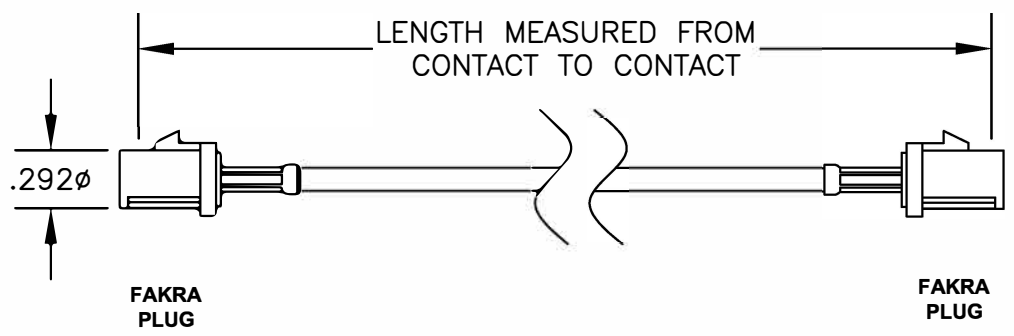

COMPONENTS	IMPEDANCE
FAKRA PLUG	50 OHM
FAKRA PLUG	50 OHM

Standard Lengths	
-12	12"
-24	24"
-36	36"
-48	48"
-60	60"
-XXX	Custom Length in Inches

Part Configurator

1. Replace Y with code.
2. Replace XX with length in inches.

CODING	PLUG	PLUG	COLOR	APPLICATION
A			BLACK	RADIO WITH PHANTOM SUPPLY
B			WHITE	RADIO WITHOUT PHANTOM SUPPLY
C			BLUE	GPS: TELEMATICS OR NAVIGATION
D			BORDEAUX	GSM: CELLULAR PHONE
H			VIOLET	GPS: TELEMATICS AND NAVIGATION
I			BEIGE	BLUETOOTH
K			CURRY	RADIO WITH IF OUTPUT (ANTENNA DIVERSITY)
Z			WATER BLUE	NEUTRAL CODING

		8TH FLOOR, BUILDING 1, YONGFU SCIENCE AND TECHNOLOGY CENTER INDUSTRIAL PARK, NANZHA DISTRICT 5, HUMEN, 523900, DONGGUAN, GUANGDONG, CHINA			
ebeestock		WEBSITE: www.ebeestock.com EMAIL: sales@ebeestock.com			
TITLE ET21867		DES. FAKRA PLUG TO FAKRA PLUG, PE-C100 COAX			
REV.	FSCMNO. 53919	CAD FILE	021508	SCALE	N/A
		SIZE	A	127	
NOTES: 1. UNLESS OTHERWISE SPECIFIED ALL DIMENSIONS ARE NOMINAL. 2. ALL SPECIFICATIONS ARE SUBJECT TO CHANGE WITHOUT NOTICE AT ANY TIME. 3. DIMENSIONS ARE IN INCHES. 4. LENGTH TOLERANCE IS $\pm 1.5\%$ OR $3/8"$, WHICHEVER IS GREATER.					