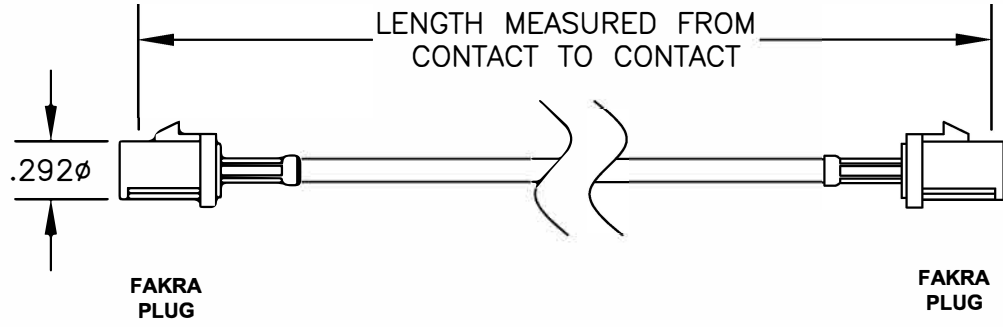

COMPONENTS	IMPEDANCE
FAKRA PLUG	50 OHM
FAKRA PLUG	50 OHM

Standard Lengths	
-12	12"
-24	24"
-36	36"
-48	48"
-60	60"
-XXX	Custom Length in Inches

Part Configurator

1. Replace Y with code.
2. Replace XX with length in inches.

CODING	PLUG	PLUG	COLOR	APPLICATION
A			BLACK	RADIO WITH PHANTOM SUPPLY
B			WHITE	RADIO WITHOUT PHANTOM SUPPLY
C			BLUE	GPS: TELEMATICS OR NAVIGATION
D			BORDEAUX	GSM: CELLULAR PHONE
H			VIOLET	GPS: TELEMATICS AND NAVIGATION
I			BEIGE	BLUETOOTH
K			CURRY	RADIO WITH IF OUTPUT (ANTENNA DIVERSITY)
Z			WATER BLUE	NEUTRAL CODING

DES. FAKRA PLUG TO FAKRA PLUG, PE-C100 COAX

REV. FSCMNO. 53919	CAD FILE 021508	SCALE N/A	SIZE A	127
--------------------	-----------------	-----------	--------	-----

NOTES:

1. UNLESS OTHERWISE SPECIFIED ALL DIMENSIONS ARE NOMINAL.
2. ALL SPECIFICATIONS ARE SUBJECT TO CHANGE WITHOUT NOTICE AT ANY TIME.
3. DIMENSIONS ARE IN INCHES.
4. LENGTH TOLERANCE IS $\pm 1.5\%$ OR $3/8"$, WHICHEVER IS GREATER.