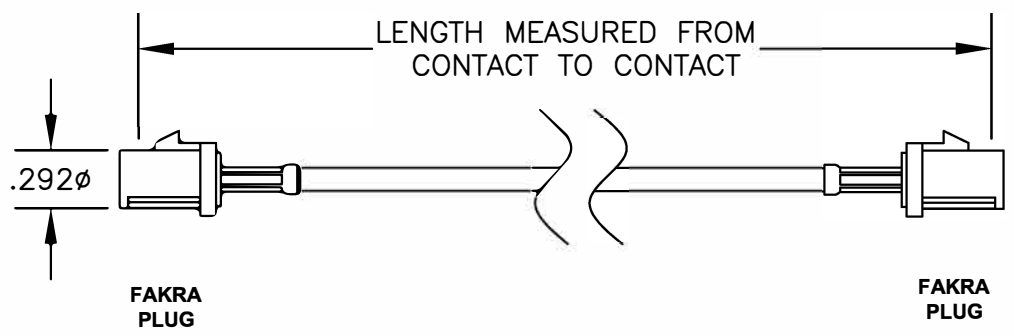

COMPONENTS	IMPEDANCE
FAKRA PLUG	50 OHM
FAKRA PLUG	50 OHM

Standard Lengths	
-12	12"
-24	24"
-36	36"
-48	48"
-60	60"
-XXX	Custom Length in Inches

**Part Configurator**

1. Replace Y with code.
2. Replace XX with length in inches.

CODING	PLUG	PLUG	COLOR	APPLICATION
A			BLACK	RADIO WITH PHANTOM SUPPLY
B			WHITE	RADIO WITHOUT PHANTOM SUPPLY
C			BLUE	GPS: TELEMATICS OR NAVIGATION
D			BORDEAUX	GSM: CELLULAR PHONE
H			VIOLET	GPS: TELEMATICS AND NAVIGATION
I			BEIGE	BLUETOOTH
K			CURRY	RADIO WITH IF OUTPUT (ANTENNA DIVERSITY)
Z			WATER BLUE	NEUTRAL CODING

		8TH FLOOR, BUILDING 1, YONGFU SCIENCE AND TECHNOLOGY CENTER INDUSTRIAL PARK, NANZHA DISTRICT 5, HUMEN, 523900, DONGGUAN, GUANGDONG, CHINA			
<b>ebeestock</b>		WEBSITE: <a href="http://www.ebeestock.com">www.ebeestock.com</a> EMAIL: <a href="mailto:sales@ebeestock.com">sales@ebeestock.com</a>			
<b>TITLE ET21869</b>		DES. FAKRA PLUG TO FAKRA PLUG, PE-C100 COAX			
REV.	<b>FSCMNO. 53919</b>	CAD FILE	021508	SCALE	N/A
		SIZE	A		127
<b>NOTES:</b> 1. UNLESS OTHERWISE SPECIFIED ALL DIMENSIONS ARE NOMINAL. 2. ALL SPECIFICATIONS ARE SUBJECT TO CHANGE WITHOUT NOTICE AT ANY TIME. 3. DIMENSIONS ARE IN INCHES. 4. LENGTH TOLERANCE IS $\pm 1.5\%$ OR 3/8", WHICHEVER IS GREATER.					