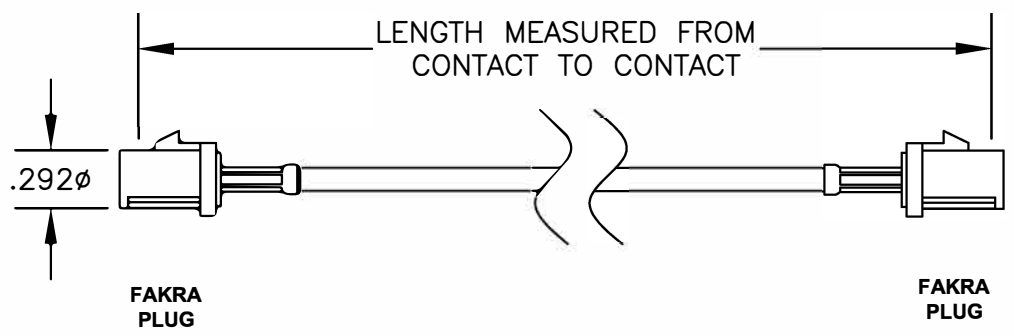

COMPONENTS	IMPEDANCE
FAKRA PLUG	50 OHM
FAKRA PLUG	50 OHM

Standard Lengths	
-12	12"
-24	24"
-36	36"
-48	48"
-60	60"
-XXX	Custom Length in Inches

Part Configurator

1. Replace Y with code.
2. Replace XX with length in inches.

CODING	PLUG	PLUG	COLOR	APPLICATION
A			BLACK	RADIO WITH PHANTOM SUPPLY
B			WHITE	RADIO WITHOUT PHANTOM SUPPLY
C			BLUE	GPS: TELEMATICS OR NAVIGATION
D			BORDEAUX	GSM: CELLULAR PHONE
H			VIOLET	GPS: TELEMATICS AND NAVIGATION
I			BEIGE	BLUETOOTH
K			CURRY	RADIO WITH IF OUTPUT (ANTENNA DIVERSITY)
Z			WATER BLUE	NEUTRAL CODING

		8TH FLOOR, BUILDING 1, YONGFU SCIENCE AND TECHNOLOGY CENTER INDUSTRIAL PARK, NANZHA DISTRICT 5, HUMEN, 523900, DONGGUAN, GUANGDONG, CHINA			
ebeestock		WEBSITE: www.ebeestock.com EMAIL: sales@ebeestock.com			
TITLE ET21870		DES. FAKRA PLUG TO FAKRA PLUG, PE-C100 COAX			
REV.	FSCMNO. 53919	CAD FILE	021508	SCALE	N/A
		SIZE	A	127	
NOTES: 1. UNLESS OTHERWISE SPECIFIED ALL DIMENSIONS ARE NOMINAL. 2. ALL SPECIFICATIONS ARE SUBJECT TO CHANGE WITHOUT NOTICE AT ANY TIME. 3. DIMENSIONS ARE IN INCHES. 4. LENGTH TOLERANCE IS $\pm 1.5\%$ OR $3/8"$, WHICHEVER IS GREATER.					