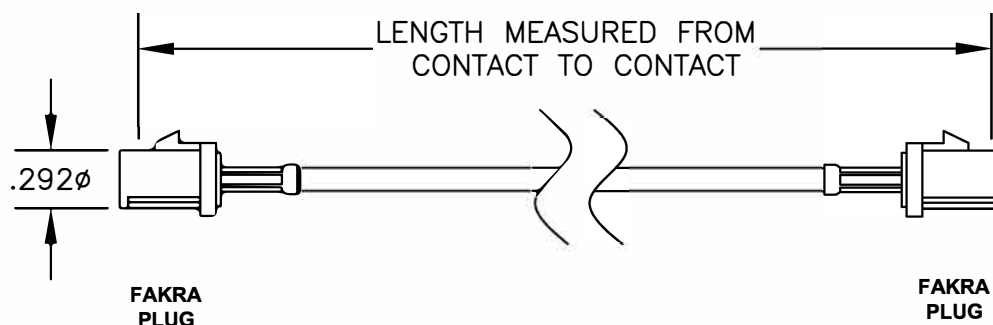

COMPONENTS	IMPEDANCE
FAKRA PLUG	50 OHM
FAKRA PLUG	50 OHM

Standard Lengths	
-12	12"
-24	24"
-36	36"
-48	48"
-60	60"
-XXX	Custom Length in Inches

Part Configurator

1. Replace Y with code.
2. Replace XX with length in inches.

CODING	PLUG	PLUG	COLOR	APPLICATION
A			BLACK	RADIO WITH PHANTOM SUPPLY
B			WHITE	RADIO WITHOUT PHANTOM SUPPLY
C			BLUE	GPS: TELEMATICS OR NAVIGATION
D			BORDEAUX	GSM: CELLULAR PHONE
H			VIOLET	GPS: TELEMATICS AND NAVIGATION
I			BEIGE	BLUETOOTH
K			CURRY	RADIO WITH IF OUTPUT (ANTENNA DIVERSITY)
Z			WATER BLUE	NEUTRAL CODING

		8TH FLOOR, BUILDING 1, YONGFU SCIENCE AND TECHNOLOGY CENTER INDUSTRIAL PARK, NANZHA DISTRICT 5, HUMEN, 523900, DONGGUAN, GUANGDONG, CHINA			
		WEBSITE: www.ebeestock.com EMAIL: sales@ebeestock.com			
TITLE ET21871		DES. FAKRA PLUG TO FAKRA PLUG, PE-C100 COAX			
REV.	FSCMNO. 53919	CAD FILE	021508	SCALE	N/A
		SIZE	A		127
NOTES: 1. UNLESS OTHERWISE SPECIFIED ALL DIMENSIONS ARE NOMINAL. 2. ALL SPECIFICATIONS ARE SUBJECT TO CHANGE WITHOUT NOTICE AT ANY TIME. 3. DIMENSIONS ARE IN INCHES. 4. LENGTH TOLERANCE IS $\pm 1.5\%$ OR $3/8"$, WHICHEVER IS GREATER.					