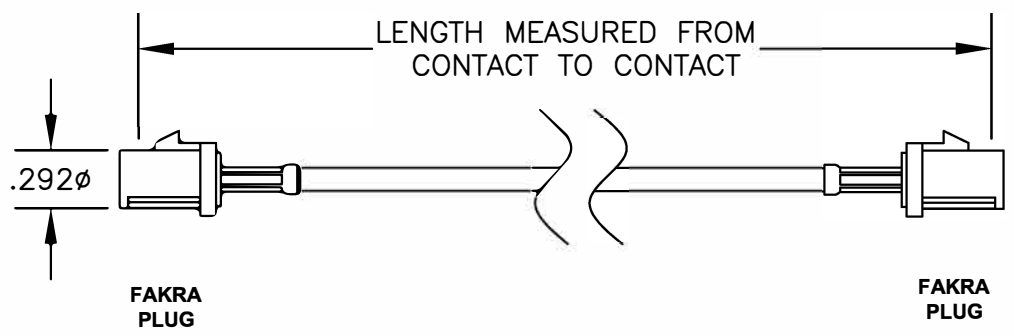

COMPONENTS	IMPEDANCE
FAKRA PLUG	50 OHM
FAKRA PLUG	50 OHM

Standard Lengths	
-12	12"
-24	24"
-36	36"
-48	48"
-60	60"
-XXX	Custom Length in Inches

Part Configurator

1. Replace Y with code.
2. Replace XX with length in inches.

CODING	PLUG	PLUG	COLOR	APPLICATION
A			BLACK	RADIO WITH PHANTOM SUPPLY
B			WHITE	RADIO WITHOUT PHANTOM SUPPLY
C			BLUE	GPS: TELEMATICS OR NAVIGATION
D			BORDEAUX	GSM: CELLULAR PHONE
H			VIOLET	GPS: TELEMATICS AND NAVIGATION
I			BEIGE	BLUETOOTH
K			CURRY	RADIO WITH IF OUTPUT (ANTENNA DIVERSITY)
Z			WATER BLUE	NEUTRAL CODING

		8TH FLOOR, BUILDING 1, YONGFU SCIENCE AND TECHNOLOGY CENTER INDUSTRIAL PARK, NANZHA DISTRICT 5, HUMEN, 523900, DONGGUAN, GUANGDONG, CHINA						
ebeestock		WEBSITE: www.ebeestock.com EMAIL: sales@ebeestock.com						
TITLE ET21872		DES. FAKRA PLUG TO FAKRA PLUG, PE-C100 COAX						
REV.	FSCMNO. 53919	CAD FILE	021508	SCALE	N/A	SIZE	A	127
NOTES: 1. UNLESS OTHERWISE SPECIFIED ALL DIMENSIONS ARE NOMINAL. 2. ALL SPECIFICATIONS ARE SUBJECT TO CHANGE WITHOUT NOTICE AT ANY TIME. 3. DIMENSIONS ARE IN INCHES. 4. LENGTH TOLERANCE IS $\pm 1.5\%$ OR $3/8"$, WHICHEVER IS GREATER.								