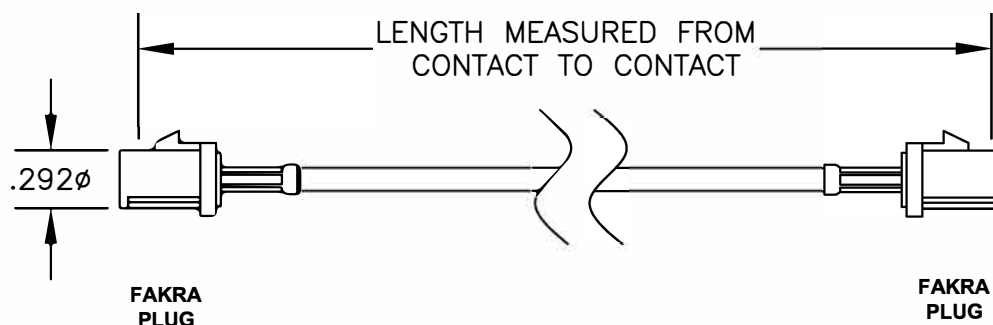

COMPONENTS	IMPEDANCE
FAKRA PLUG	50 OHM
FAKRA PLUG	50 OHM

Standard Lengths	
-12	12"
-24	24"
-36	36"
-48	48"
-60	60"
-XXX	Custom Length in Inches

Part Configurator

1. Replace Y with code.
2. Replace XX with length in inches.

CODING	PLUG	PLUG	COLOR	APPLICATION
A			BLACK	RADIO WITH PHANTOM SUPPLY
B			WHITE	RADIO WITHOUT PHANTOM SUPPLY
C			BLUE	GPS: TELEMATICS OR NAVIGATION
D			BORDEAUX	GSM: CELLULAR PHONE
H			VIOLET	GPS: TELEMATICS AND NAVIGATION
I			BEIGE	BLUETOOTH
K			CURRY	RADIO WITH IF OUTPUT (ANTENNA DIVERSITY)
Z			WATER BLUE	NEUTRAL CODING

		8TH FLOOR, BUILDING 1, YONGFU SCIENCE AND TECHNOLOGY CENTER INDUSTRIAL PARK, NANZHA DISTRICT 5, HUMEN, 523900, DONGGUAN, GUANGDONG, CHINA			
		WEBSITE: www.ebeestock.com EMAIL: sales@ebeestock.com			
TITLE ET21873			DES. FAKRA PLUG TO FAKRA PLUG, PE-C100 COAX		
REV.	FSCMNO. 53919	CAD FILE	021508	SCALE	N/A
		SIZE	A	127	
NOTES: 1. UNLESS OTHERWISE SPECIFIED ALL DIMENSIONS ARE NOMINAL. 2. ALL SPECIFICATIONS ARE SUBJECT TO CHANGE WITHOUT NOTICE AT ANY TIME. 3. DIMENSIONS ARE IN INCHES. 4. LENGTH TOLERANCE IS $\pm 1.5\%$ OR $3/8"$, WHICHEVER IS GREATER.					