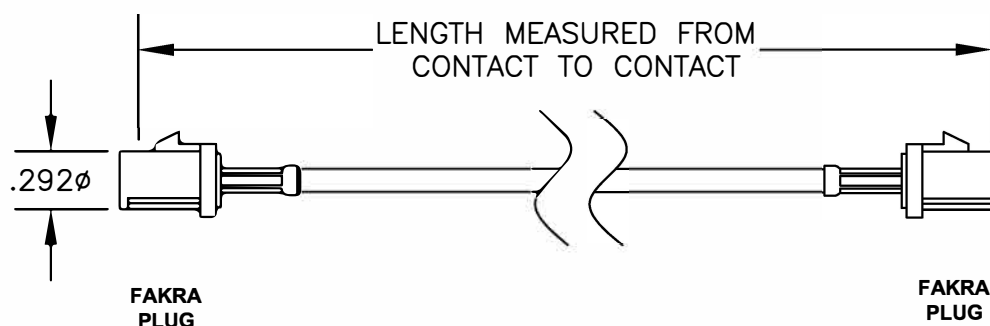

COMPONENTS	IMPEDANCE
FAKRA PLUG	50 OHM
FAKRA PLUG	50 OHM

Standard Lengths	
-12	12"
-24	24"
-36	36"
-48	48"
-60	60"
-XXX	Custom Length in Inches

Part Configurator

1. Replace Y with code.
2. Replace XX with length in inches.

CODING	PLUG	PLUG	COLOR	APPLICATION
A			BLACK	RADIO WITH PHANTOM SUPPLY
B			WHITE	RADIO WITHOUT PHANTOM SUPPLY
C			BLUE	GPS: TELEMATICS OR NAVIGATION
D			BORDEAUX	GSM: CELLULAR PHONE
H			VIOLET	GPS: TELEMATICS AND NAVIGATION
I			BEIGE	BLUETOOTH
K			CURRY	RADIO WITH IF OUTPUT (ANTENNA DIVERSITY)
Z			WATER BLUE	NEUTRAL CODING

		8TH FLOOR, BUILDING 1, YONGFU SCIENCE AND TECHNOLOGY CENTER INDUSTRIAL PARK, NANZHA DISTRICT 5, HUMEN, 523900, DONGGUAN, GUANGDONG, CHINA			
ebeestock		WEBSITE: www.ebeestock.com EMAIL: sales@ebeestock.com			
TITLE ET21874		DES. FAKRA PLUG TO FAKRA PLUG, PE-C100 COAX			
REV.	FSCMNO. 53919	CAD FILE	021508	SCALE	N/A
		SIZE	A		127
NOTES: 1. UNLESS OTHERWISE SPECIFIED ALL DIMENSIONS ARE NOMINAL. 2. ALL SPECIFICATIONS ARE SUBJECT TO CHANGE WITHOUT NOTICE AT ANY TIME. 3. DIMENSIONS ARE IN INCHES. 4. LENGTH TOLERANCE IS $\pm 1.5\%$ OR $3/8"$, WHICHEVER IS GREATER.					