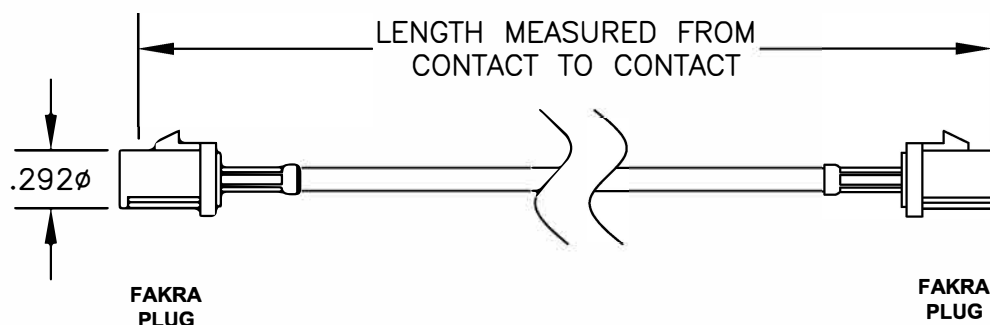

COMPONENTS	IMPEDANCE
FAKRA PLUG	50 OHM
FAKRA PLUG	50 OHM

Standard Lengths	
-12	12"
-24	24"
-36	36"
-48	48"
-60	60"
-XXX	Custom Length in Inches

Part Configurator

1. Replace Y with code.
2. Replace XX with length in inches.

CODING	PLUG	PLUG	COLOR	APPLICATION
A			BLACK	RADIO WITH PHANTOM SUPPLY
B			WHITE	RADIO WITHOUT PHANTOM SUPPLY
C			BLUE	GPS: TELEMATICS OR NAVIGATION
D			BORDEAUX	GSM: CELLULAR PHONE
H			VIOLET	GPS: TELEMATICS AND NAVIGATION
I			BEIGE	BLUETOOTH
K			CURRY	RADIO WITH IF OUTPUT (ANTENNA DIVERSITY)
Z			WATER BLUE	NEUTRAL CODING

		8TH FLOOR, BUILDING 1, YONGFU SCIENCE AND TECHNOLOGY CENTER INDUSTRIAL PARK, NANZHA DISTRICT 5, HUMEN, 523900, DONGGUAN, GUANGDONG, CHINA						
		WEBSITE: www.ebeestock.com EMAIL: sales@ebeestock.com						
TITLE ET21875		DES. FAKRA PLUG TO FAKRA PLUG, PE-C100 COAX						
REV.	FSCMNO. 53919	CAD FILE	021508	SCALE	N/A	SIZE	A	127
NOTES: 1. UNLESS OTHERWISE SPECIFIED ALL DIMENSIONS ARE NOMINAL. 2. ALL SPECIFICATIONS ARE SUBJECT TO CHANGE WITHOUT NOTICE AT ANY TIME. 3. DIMENSIONS ARE IN INCHES. 4. LENGTH TOLERANCE IS $\pm 1.5\%$ OR $3/8"$, WHICHEVER IS GREATER.								