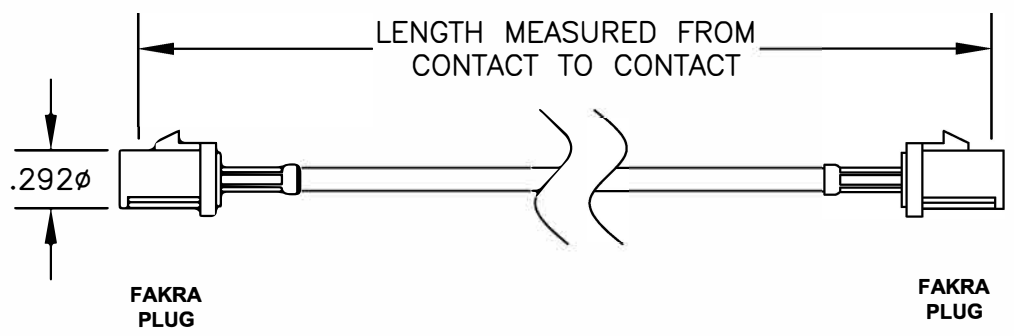

COMPONENTS	IMPEDANCE
FAKRA PLUG	50 OHM
FAKRA PLUG	50 OHM

Standard Lengths	
-12	12"
-24	24"
-36	36"
-48	48"
-60	60"
-XXX	Custom Length in Inches

Part Configurator

1. Replace Y with code.
2. Replace XX with length in inches.

CODING	PLUG	PLUG	COLOR	APPLICATION
A			BLACK	RADIO WITH PHANTOM SUPPLY
B			WHITE	RADIO WITHOUT PHANTOM SUPPLY
C			BLUE	GPS: TELEMATICS OR NAVIGATION
D			BORDEAUX	GSM: CELLULAR PHONE
H			VIOLET	GPS: TELEMATICS AND NAVIGATION
I			BEIGE	BLUETOOTH
K			CURRY	RADIO WITH IF OUTPUT (ANTENNA DIVERSITY)
Z			WATER BLUE	NEUTRAL CODING

		8TH FLOOR, BUILDING 1, YONGFU SCIENCE AND TECHNOLOGY CENTER INDUSTRIAL PARK, NANZHA DISTRICT 5, HUMEN, 523900, DONGGUAN, GUANGDONG, CHINA						
ebeestock		WEBSITE: www.ebeestock.com EMAIL: sales@ebeestock.com						
TITLE ET21876		DES. FAKRA PLUG TO FAKRA PLUG, PE-C100 COAX						
REV.	FSCMNO. 53919	CAD FILE	021508	SCALE	N/A	SIZE	A	127
NOTES: 1. UNLESS OTHERWISE SPECIFIED ALL DIMENSIONS ARE NOMINAL. 2. ALL SPECIFICATIONS ARE SUBJECT TO CHANGE WITHOUT NOTICE AT ANY TIME. 3. DIMENSIONS ARE IN INCHES. 4. LENGTH TOLERANCE IS $\pm 1.5\%$ OR 3/8", WHICHEVER IS GREATER.								