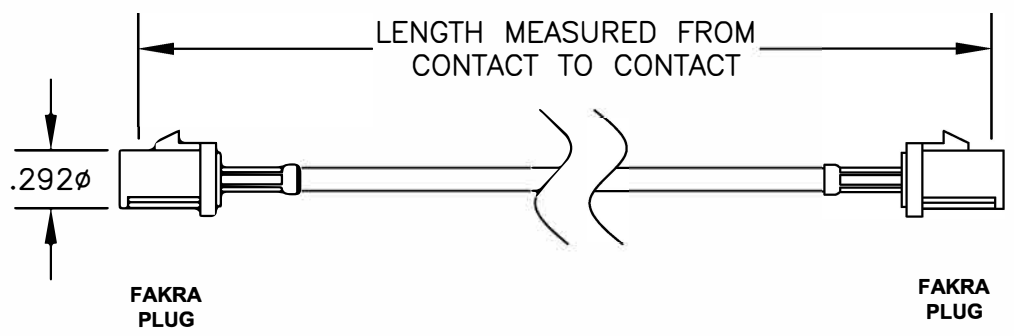

COMPONENTS	IMPEDANCE
FAKRA PLUG	50 OHM
FAKRA PLUG	50 OHM
PE-C100	50 OHM

Standard Lengths	
-12	12"
-24	24"
-36	36"
-48	48"
-60	60"
-XXX	Custom Length in Inches

Part Configurator

1. Replace Y with code.
2. Replace XX with length in inches.

CODING	PLUG	PLUG	COLOR	APPLICATION
A			BLACK	RADIO WITH PHANTOM SUPPLY
B			WHITE	RADIO WITHOUT PHANTOM SUPPLY
C			BLUE	GPS: TELEMATICS OR NAVIGATION
D			BORDEAUX	GSM: CELLULAR PHONE
H			VIOLET	GPS: TELEMATICS AND NAVIGATION
I			BEIGE	BLUETOOTH
K			CURRY	RADIO WITH IF OUTPUT (ANTENNA DIVERSITY)
Z			WATER BLUE	NEUTRAL CODING

		8TH FLOOR, BUILDING 1, YONGFU SCIENCE AND TECHNOLOGY CENTER INDUSTRIAL PARK, NANZHA DISTRICT 5, HUMEN, 523900, DONGGUAN, GUANGDONG, CHINA						
ebeestock		WEBSITE: www.ebeestock.com EMAIL: sales@ebeestock.com						
TITLE ET21877		DES. FAKRA PLUG TO FAKRA PLUG, PE-C100 COAX						
REV.	FSCMNO. 53919	CAD FILE	021508	SCALE	N/A	SIZE	A	127
NOTES: 1. UNLESS OTHERWISE SPECIFIED ALL DIMENSIONS ARE NOMINAL. 2. ALL SPECIFICATIONS ARE SUBJECT TO CHANGE WITHOUT NOTICE AT ANY TIME. 3. DIMENSIONS ARE IN INCHES. 4. LENGTH TOLERANCE IS $\pm 1.5\%$ OR $3/8"$, WHICHEVER IS GREATER.								